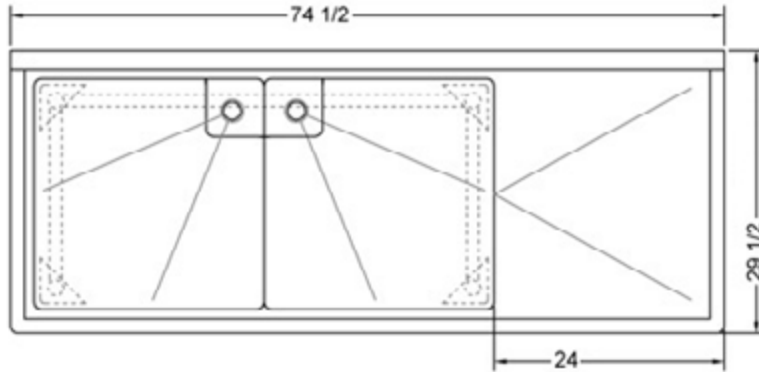

TDS-2424-R24: DRAINBOARD ON THE RIGHT