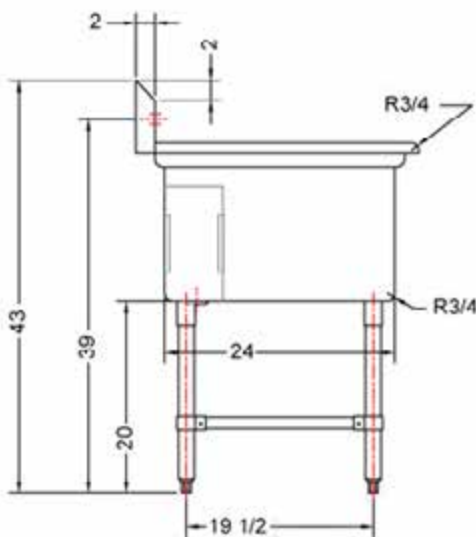

# 24" x 24" STAINLESS STEEL DOUBLE SINK DRAINBOARD ON THE RIGHT TDS-2424-R24

## FEATURES

- ✓ Made with high quality 18 gauge 430 stainless steel
- ✓ Dimensions: 74<sup>1/2</sup>" x 29<sup>1/2</sup>" x 35<sup>1/2</sup>" with 5" backsplash
- ✓ Stainless bullet feet, legs and sockets
- ✓ Center drain included

# TDS-2424-R24: DRAINBOARD ON THE RIGHT

ASSEMBLY/SUPPORT

We're on social media!

1.800.567.3620 | WWW.THORINOX.COM

MORE PRODUCTS