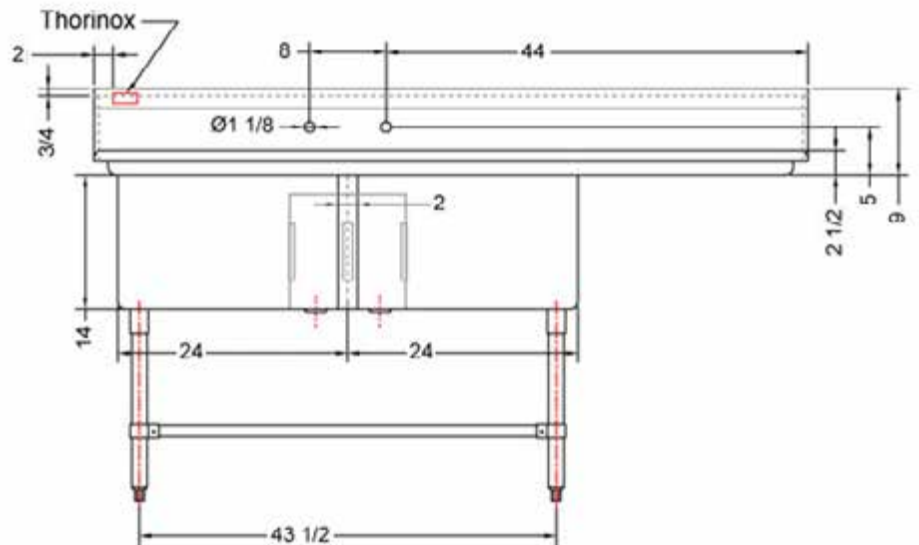

TDS-2424-R24: DRAINBOARD ON THE RIGHT