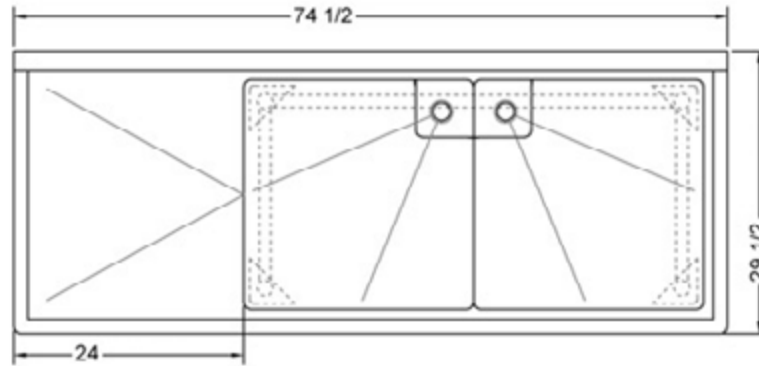

TDS-2424-L24: DRAINBOARD^{ON THE} LEFT