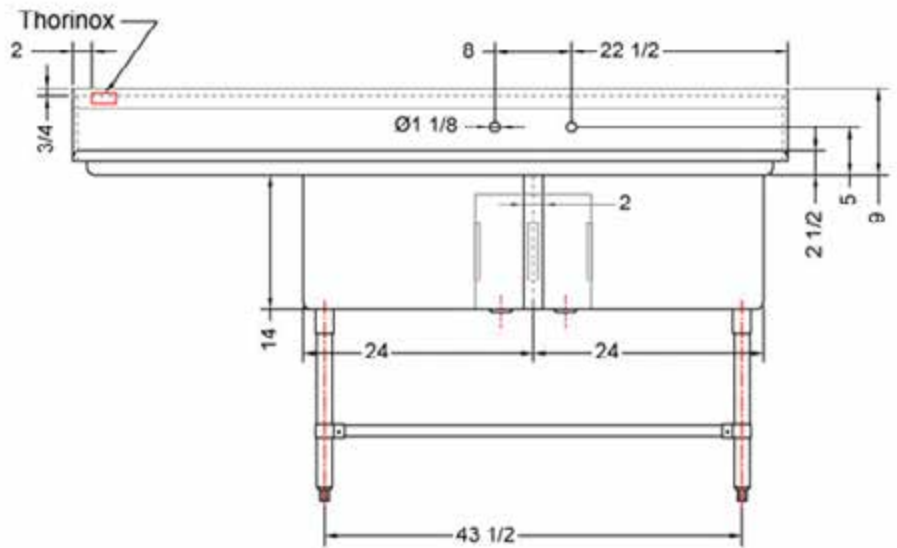

TDS-2424-L24: DRAINBOARD^{ON THE} LEFT