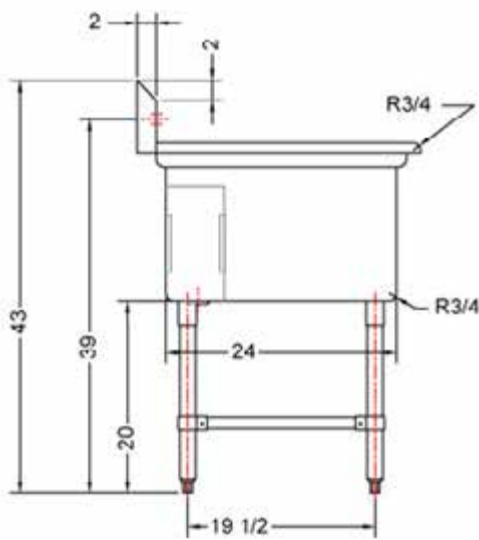

24" x 24" STAINLESS STEEL DOUBLE SINK DRAINBOARD ON THE LEFT TDS-2424-L24

FEATURES

- ✓ Made with high quality 18 gauge 430 stainless steel
- ✓ Dimensions: 74^{1/2}" x 29^{1/2}" with 5" backsplash
- ✓ Stainless bullet feet, legs and sockets
- ✓ Center drain included

OPTIONAL ACCESSORIES

- ✓ Wall Mounted Faucet
- ✓ Soiled Dish Basket
- ✓ Stainless Steel Wall Shelf
- ✓ Clean Dish Table

TDS-2424-L24: DRAINBOARD^{ON THE} LEFT

ASSEMBLY/SUPPORT

We're on social media!

1.800.567.3620 | WWW.THORINOX.COM