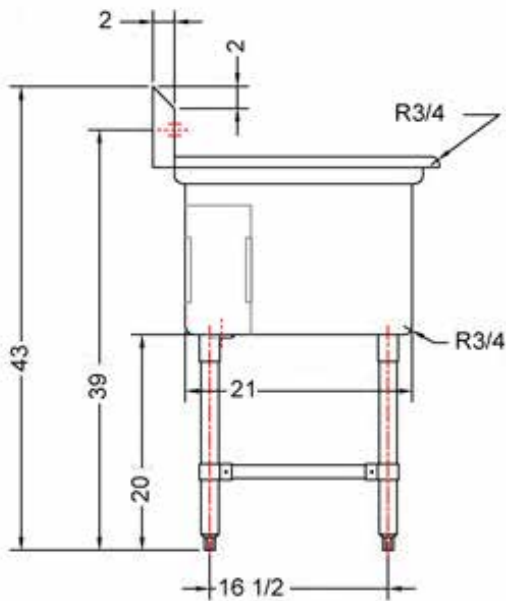

ASSEMBLY/SUPPORT

We're on social media!

1.800.567.3620 | WWW.THORINOX.COM

MORE PRODUCTS