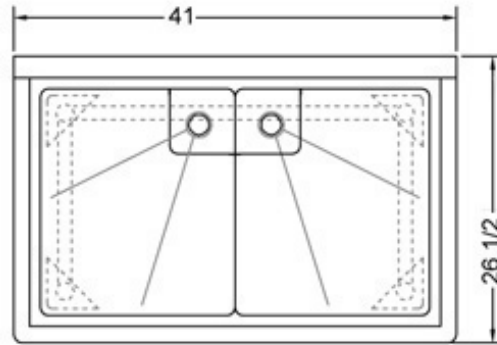

ASSEMBLY/SUPPORT

We're on social media!

1.800.567.3620 | WWW.THORINOX.COM

MORE PRODUCTS