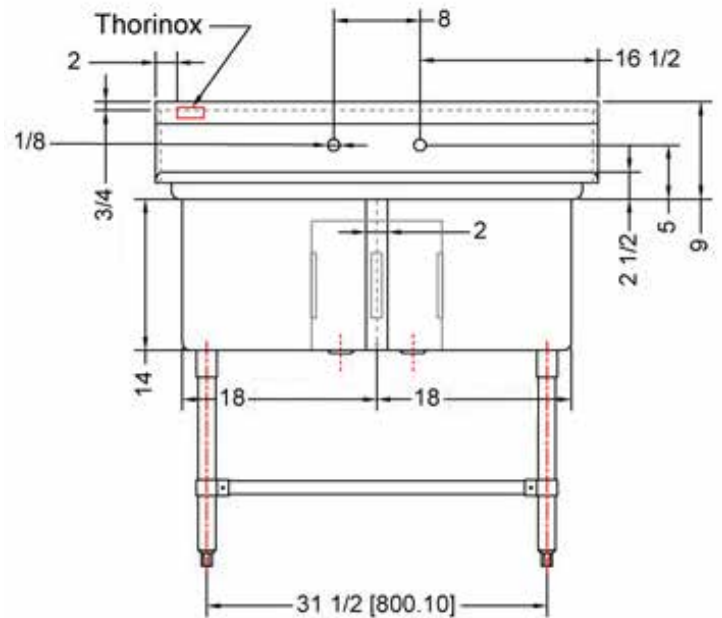

ASSEMBLY/SUPPORT

We're on social media!

1.800.567.3620 | WWW.THORINOX.COM

MORE PRODUCTS