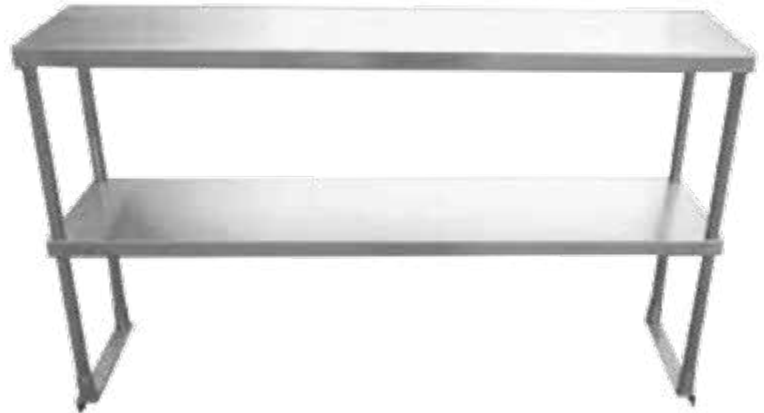

16" x 72" STAINLESS STEEL DOUBLE OVERSHELF TDOS-1672

FEATURES

- ✓ Made with high quality 18 gauge, 430 stainless steel
- ✓ Dimensions: 16" x 72" x 30"
- ✓ Easy to assemble
- ✓ Adjustable stainless steel shelf