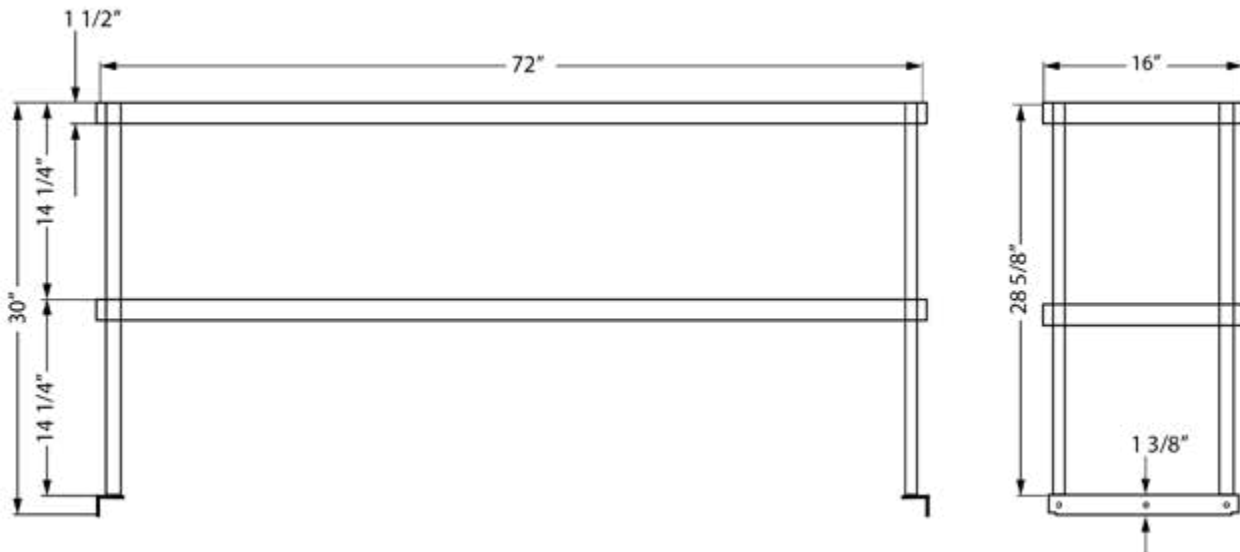

OPTIONAL ACCESSORY

- ✓ Additional stainless steel shelf