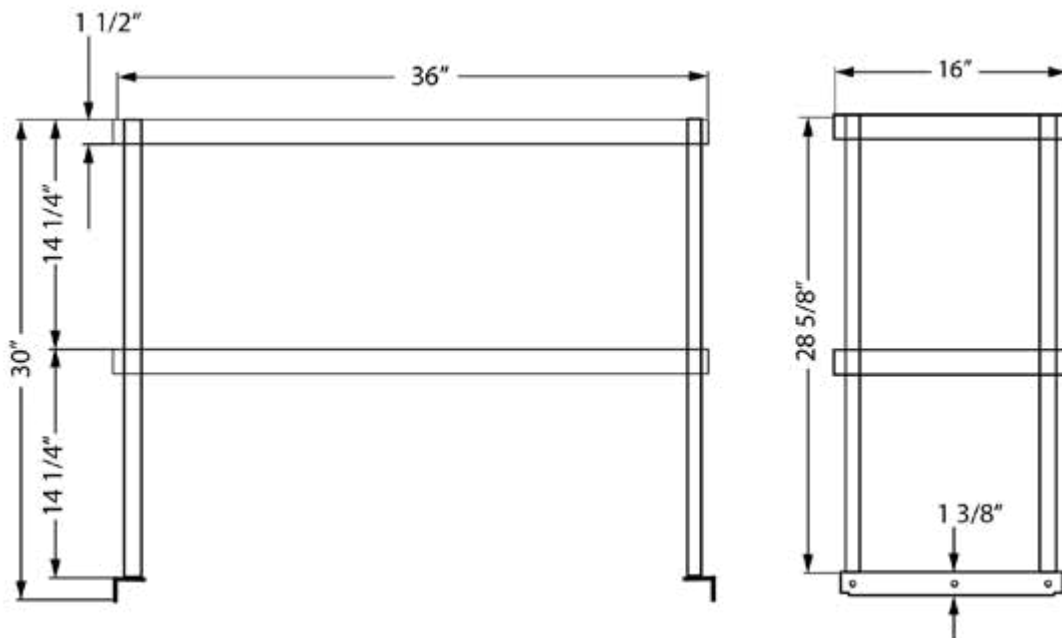

OPTIONAL ACCESSORY

- ✓ Additional stainless steel shelf