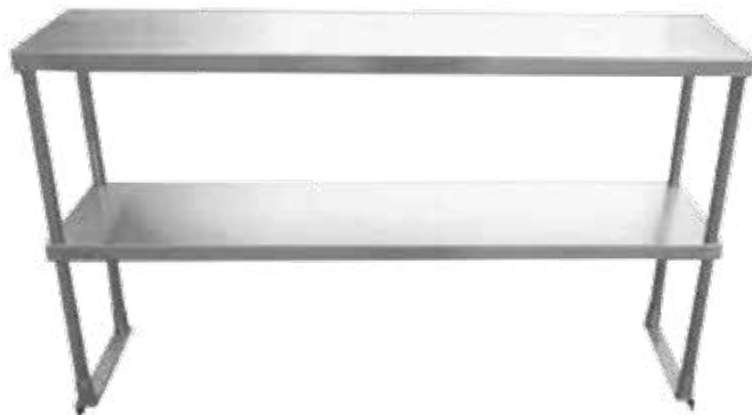

16" x 36" STAINLESS STEEL DOUBLE OVERSHELF TDOS-1636

FEATURES

- ✓ Made with high quality 18 gauge, 430 stainless steel
- ✓ Dimensions: 16" x 36" x 30"
- ✓ Easy to assemble
- ✓ Adjustable stainless steel shelf

OPTIONAL ACCESSORY

- ✓ Additional stainless steel shelf

ASSEMBLY/SUPPORT

We're on social media!

MORE PRODUCTS