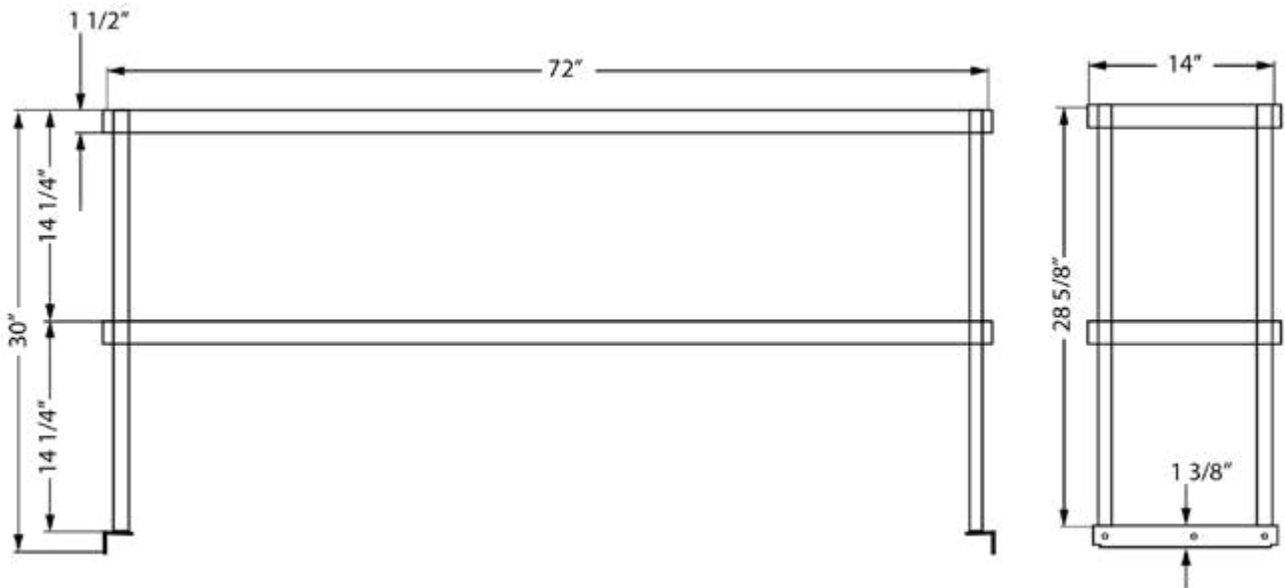

OPTIONAL ACCESSORY

- ✓ Additional stainless steel shelf