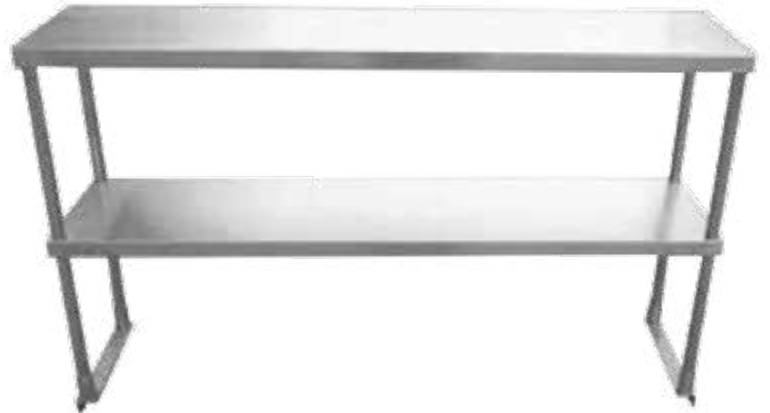

14" x 72" STAINLESS STEEL DOUBLE OVERSHELF TDOS-1472

FEATURES

- ✓ Made with high quality 18 gauge, 430 stainless steel
- ✓ Dimensions: 14" x 72" x 30"
- ✓ Easy to assemble
- ✓ Adjustable stainless steel shelf

OPTIONAL ACCESSORY

- ✓ Additional stainless steel shelf

ASSEMBLY/SUPPORT

We're on social media!

MORE PRODUCTS