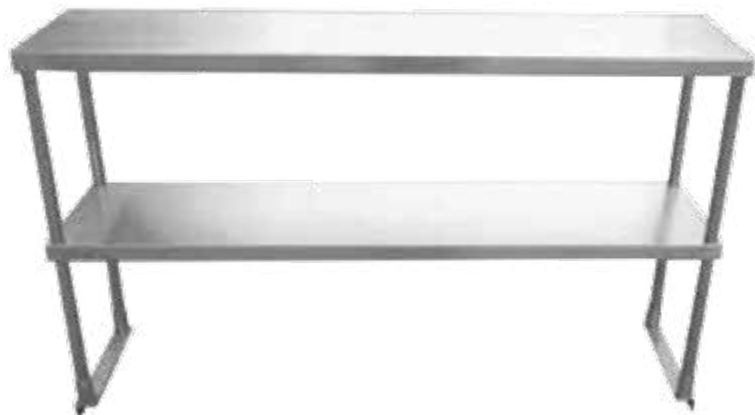

14" x 60" STAINLESS STEEL DOUBLE OVERSHELF TDOS-1460

FEATURES

- ✓ Made with high quality 18 gauge, 430 stainless steel
- ✓ Dimensions: 14" x 60" x 30"
- ✓ Easy to assemble
- ✓ Adjustable stainless steel shelf