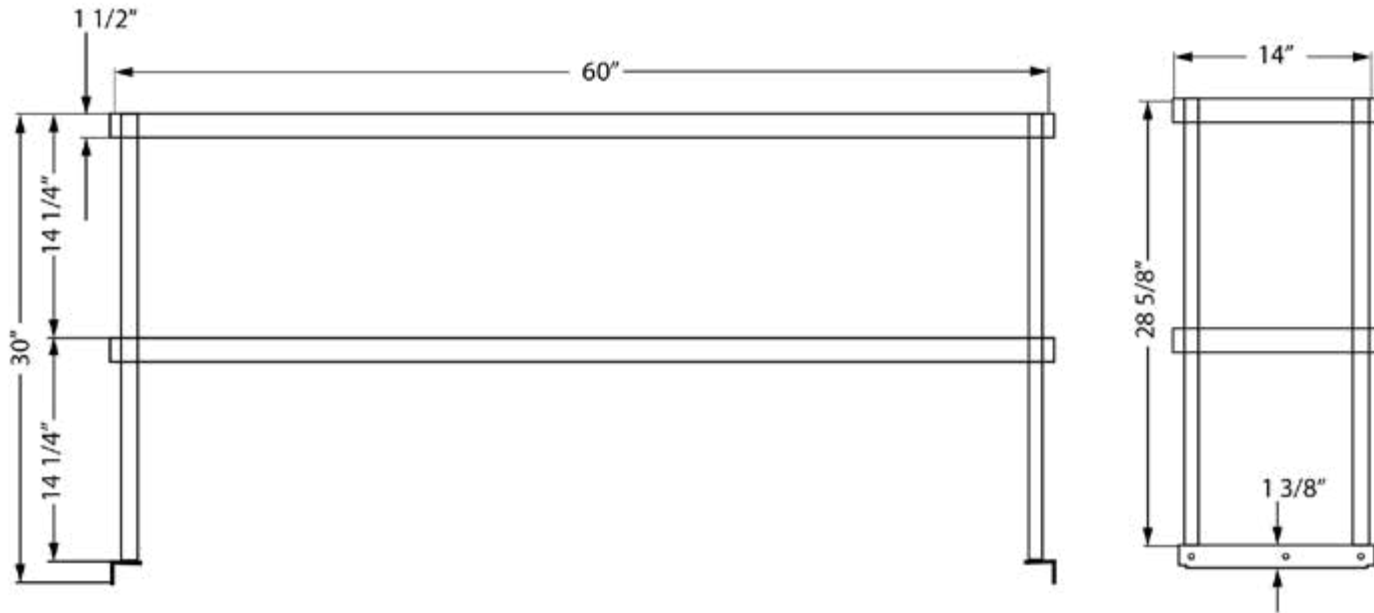

OPTIONAL ACCESSORY

- ✓ Additional stainless steel shelf