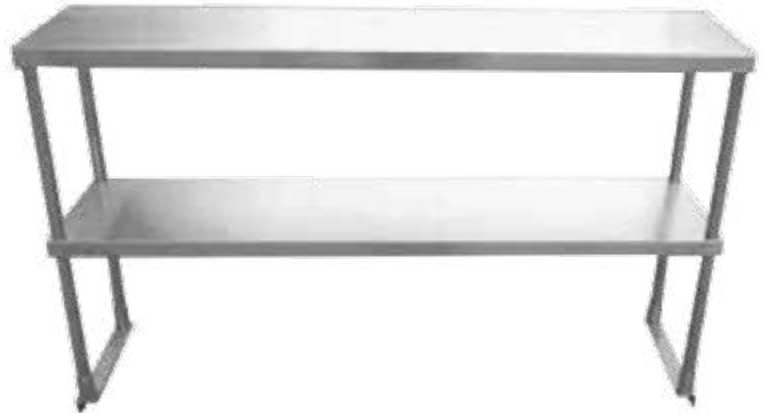

# 14" x 48" STAINLESS STEEL DOUBLE OVERSHELF TDOS-1448

## FEATURES

- ✓ Made with high quality 18 gauge, 430 stainless steel
- ✓ Dimensions: 14" x 48" x 30"
- ✓ Easy to assemble
- ✓ Adjustable stainless steel shelf

## OPTIONAL ACCESSORY

- ✓ Additional stainless steel shelf