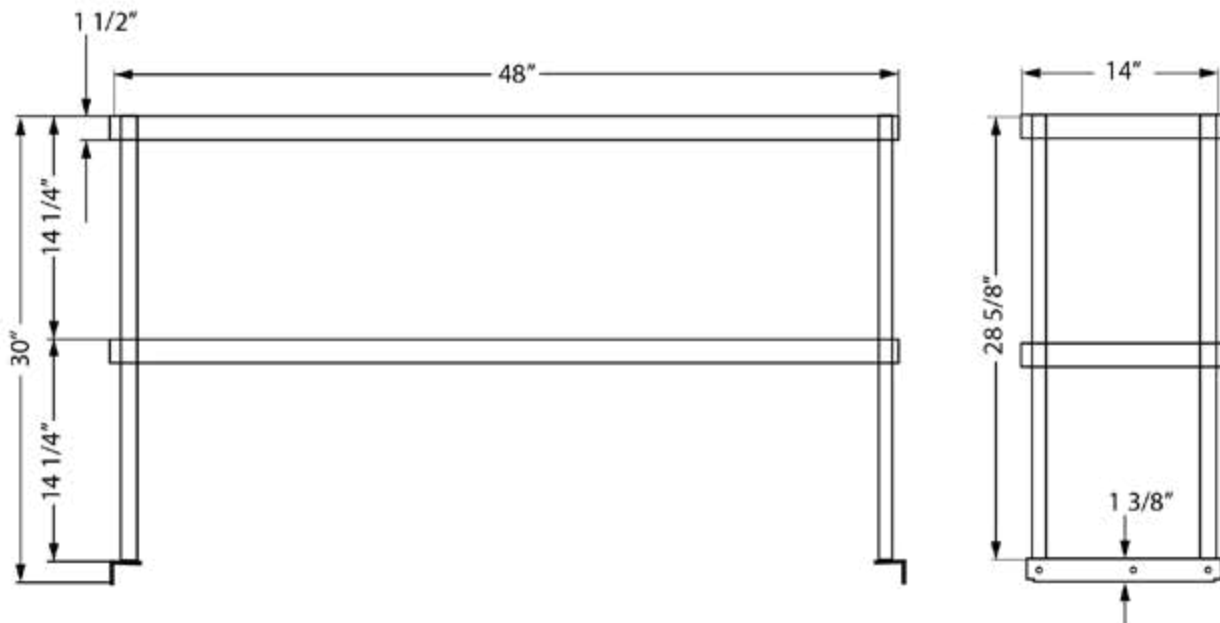

OPTIONAL ACCESSORY

- ✓ Additional stainless steel shelf