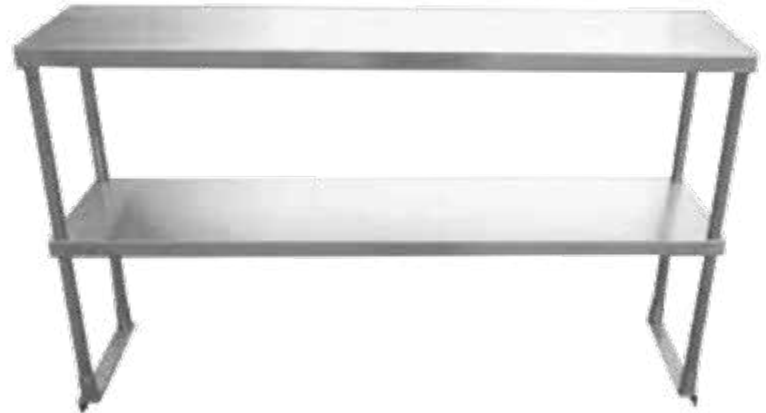

# 14" x 36" STAINLESS STEEL DOUBLE OVERSHELF TDOS-1436

## FEATURES

- ✓ Made with high quality 18 gauge, 430 stainless steel
- ✓ Dimensions: 14" x 36" x 30"
- ✓ Easy to assemble
- ✓ Adjustable stainless steel shelf

## OPTIONAL ACCESSORY

- ✓ Additional stainless steel shelf