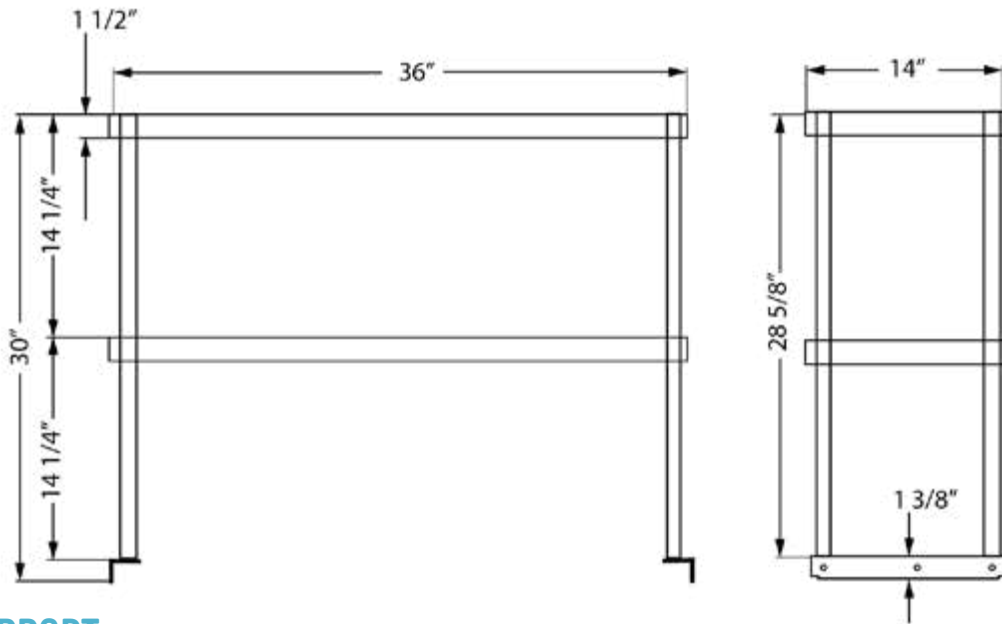

OPTIONAL ACCESSORY

- ✓ Additional stainless steel shelf