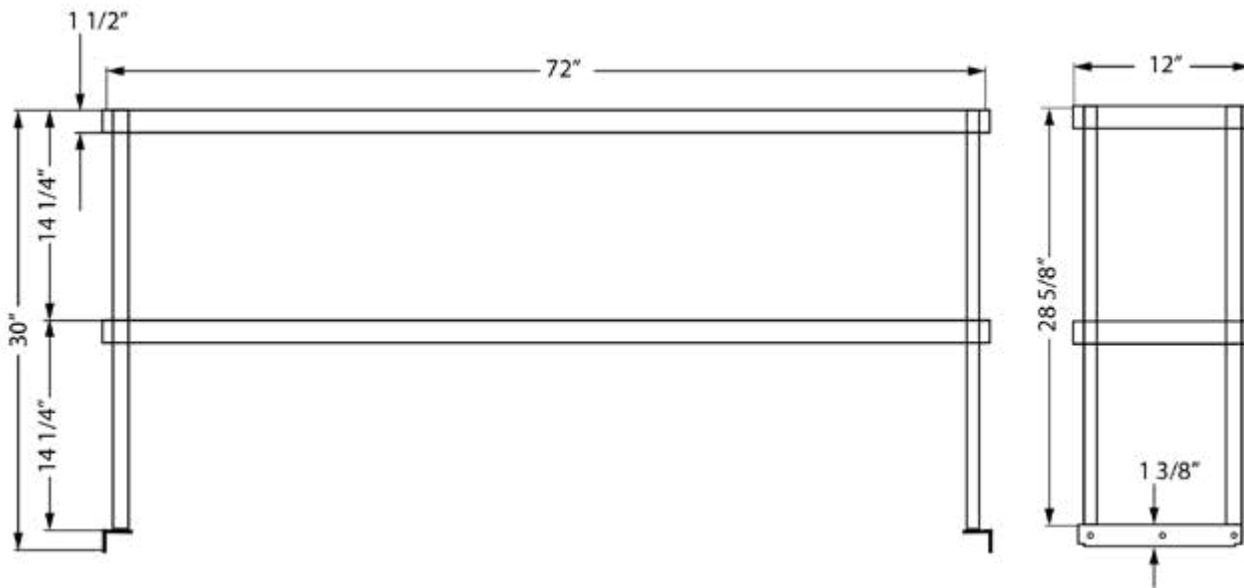

OPTIONAL ACCESSORY

- ✓ Additional stainless steel shelf