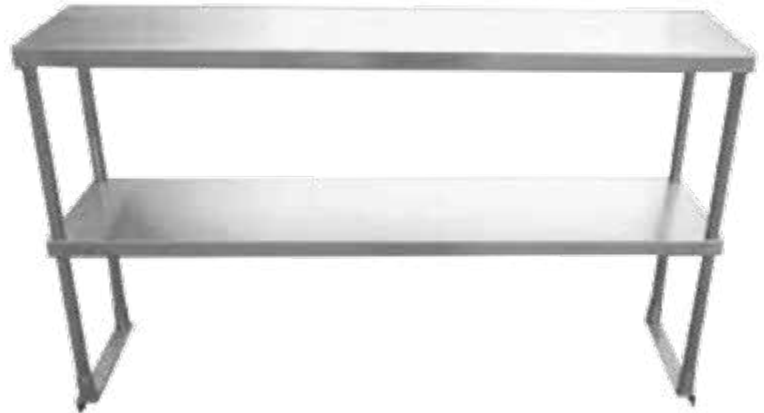

12" x 60" STAINLESS STEEL DOUBLE OVERSHELF TDOS-1260

FEATURES

- ✓ Made with high quality 18 gauge, 430 stainless steel
- ✓ Dimensions: 12" x 60" x 30"
- ✓ Easy to assemble
- ✓ Adjustable stainless steel shelf