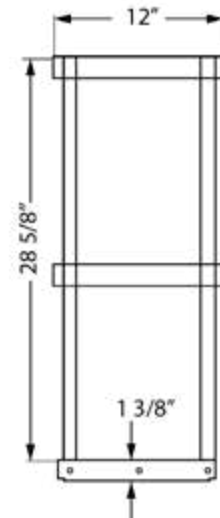

OPTIONAL ACCESSORY

- ✓ Additional stainless steel shelf