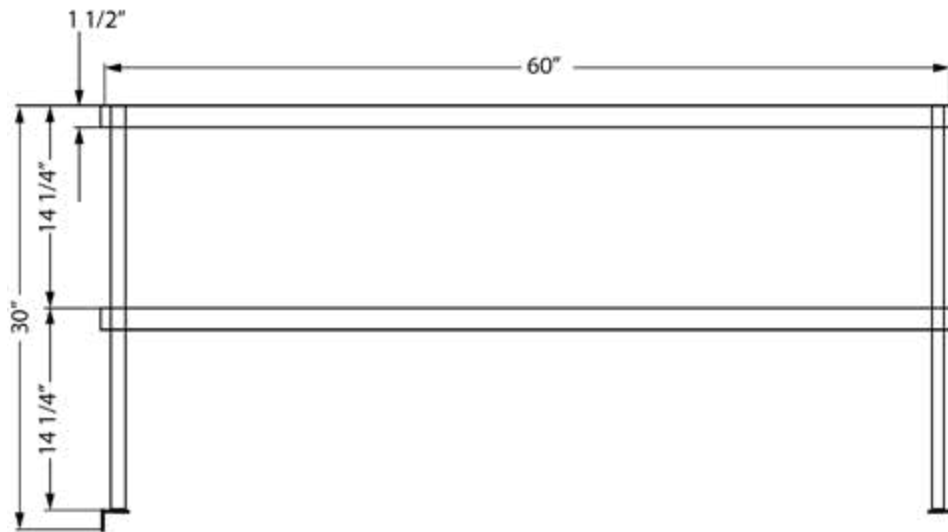

OPTIONAL ACCESSORY

- ✓ Additional stainless steel shelf