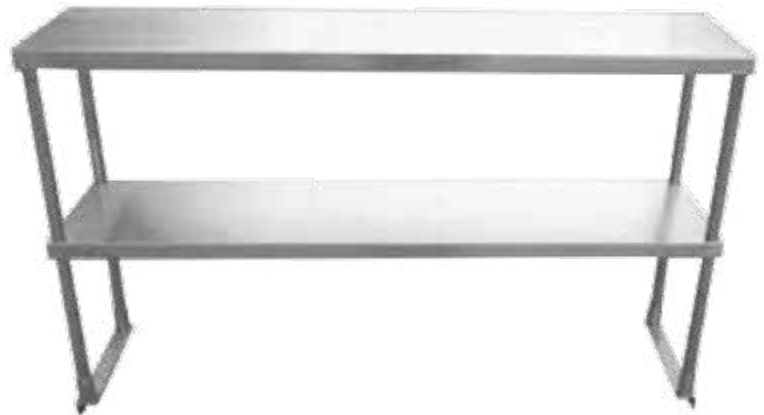

12" x 48" STAINLESS STEEL DOUBLE OVERSHELF TDOS-1248

FEATURES

- ✓ Made with high quality 18 gauge, 430 stainless steel
- ✓ Dimensions: 12" x 48" x 30"
- ✓ Easy to assemble
- ✓ Adjustable stainless steel shelf