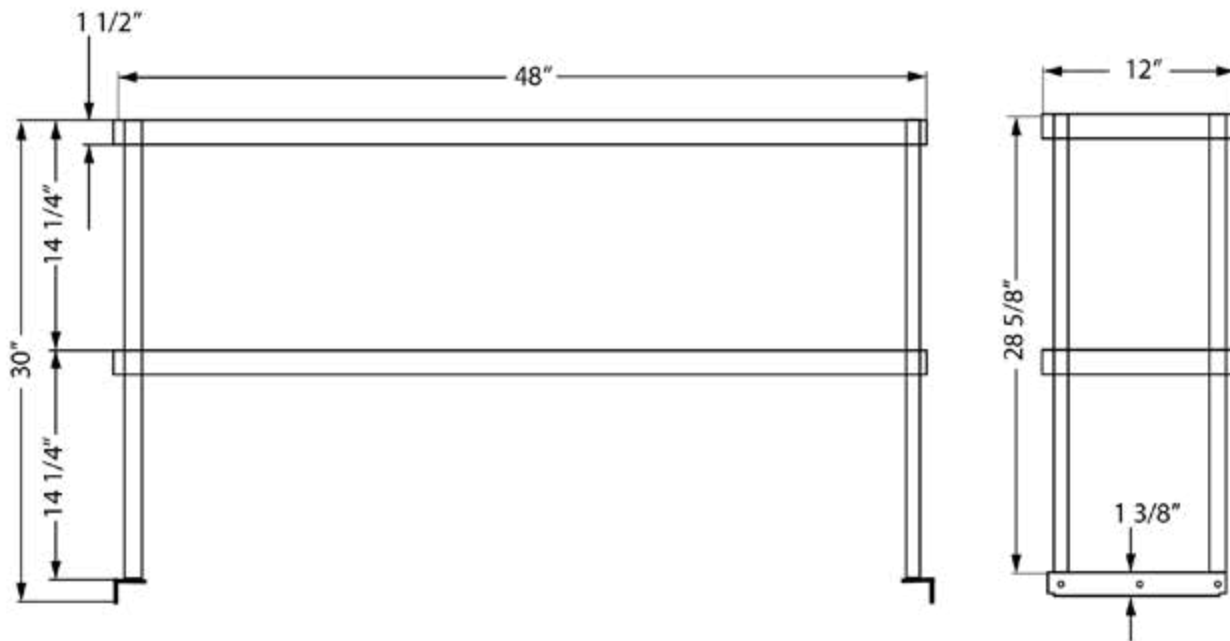

OPTIONAL ACCESSORY

- ✓ Additional stainless steel shelf