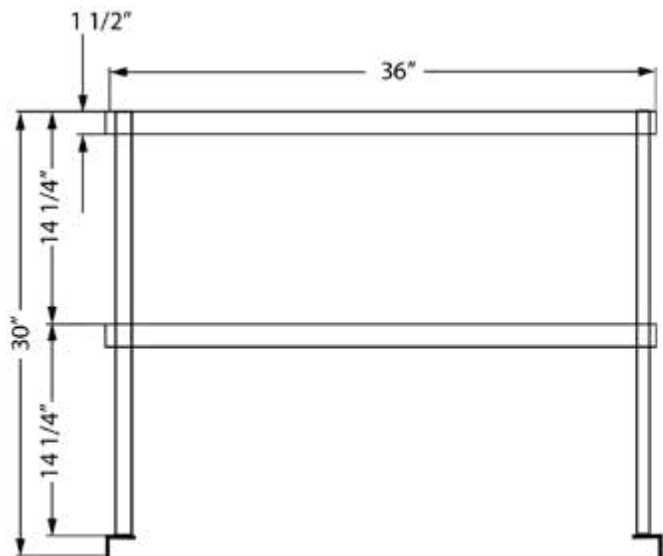

OPTIONAL ACCESSORY

- ✓ Additional stainless steel shelf