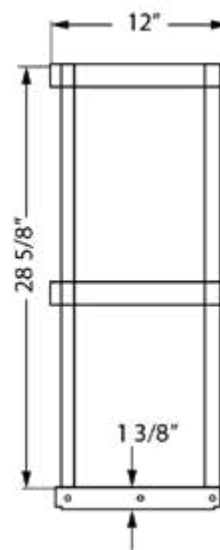

OPTIONAL ACCESSORY

- ✓ Additional stainless steel shelf