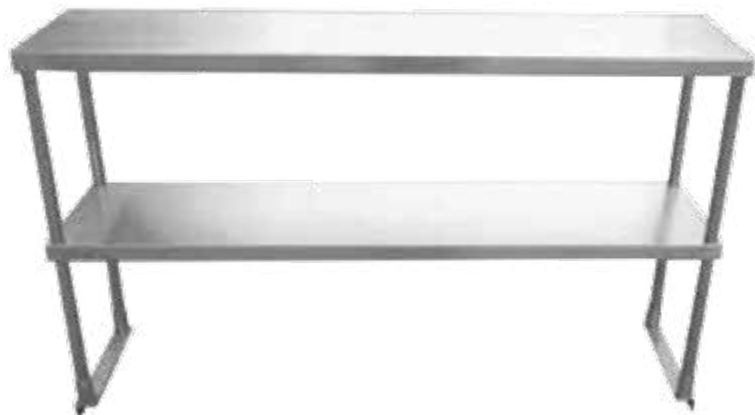

# 12" x 36" STAINLESS STEEL DOUBLE OVERSHELF TDOS-1236

## FEATURES

- ✓ Made with high quality 18 gauge, 430 stainless steel
- ✓ Dimensions: 12" x 36" x 30"
- ✓ Easy to assemble
- ✓ Adjustable stainless steel shelf

## OPTIONAL ACCESSORY

- ✓ Additional stainless steel shelf