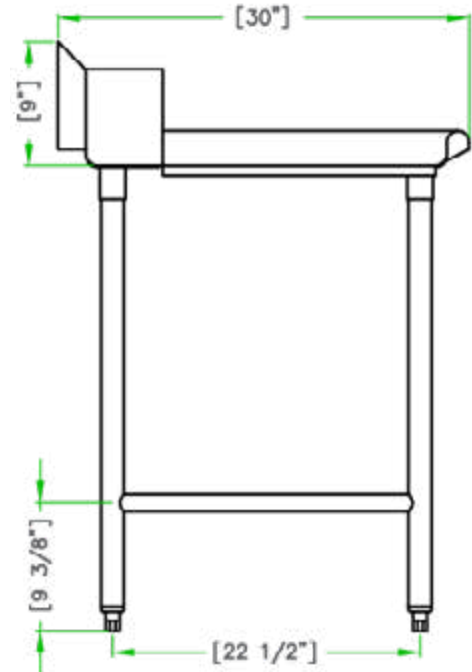

# 30" x 72" STAINLESS STEEL CLEAN DISH TABLE (RIGHT OF DISHWASHER) TCDT-3072-R

2022RV.1

## FEATURES

- ✓ Made with high quality 18 gauge 430 stainless steel
- ✓ Dimensions: 30" x 72" x 35<sup>1/2</sup>" with 5" backsplash
- ✓ Stainless bullet feet, legs and sockets

# TCDT-3072-R GOES ON THE RIGHT OF THE DISHWASHER