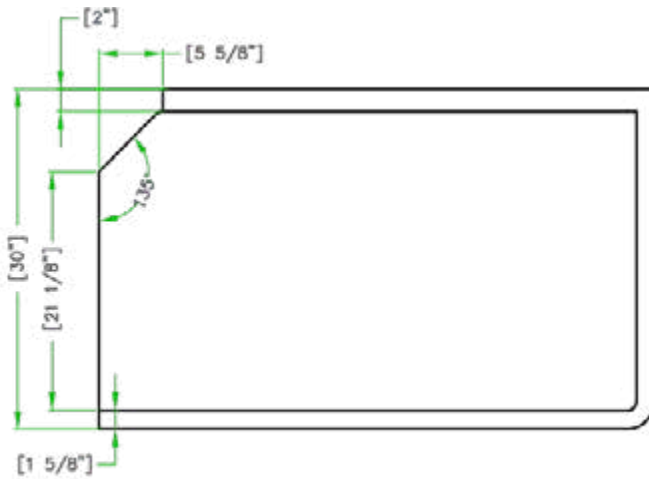

# 30" x 72" STAINLESS STEEL CLEAN DISH TABLE (RIGHT OF DISHWASHER) TCDT-3072-R

2022RV.1

## FEATURES

- ✓ Made with high quality 18 gauge 430 stainless steel
- ✓ Dimensions: 30" x 72" x 35<sup>1/2</sup>" with 5" backsplash
- ✓ Stainless bullet feet, legs and sockets

# TCDT-3072-R GOES ON THE RIGHT OF THE DISHWASHER