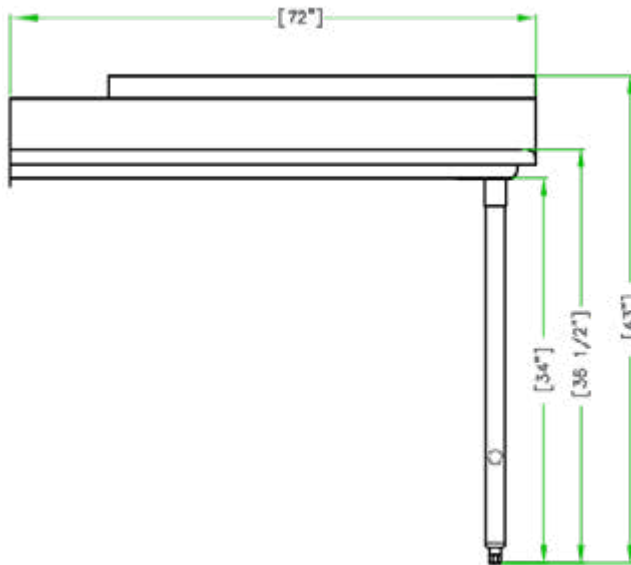

# 30" x 72" STAINLESS STEEL CLEAN DISH TABLE (RIGHT OF DISHWASHER) TCDT-3072-R

2022RV.1

## FEATURES

- ✓ Made with high quality 18 gauge 430 stainless steel
- ✓ Dimensions: 30" x 72" x 35<sup>1/2</sup>" with 5" backsplash
- ✓ Stainless bullet feet, legs and sockets

# TCDT-3072-R GOES ON THE RIGHT OF THE DISHWASHER