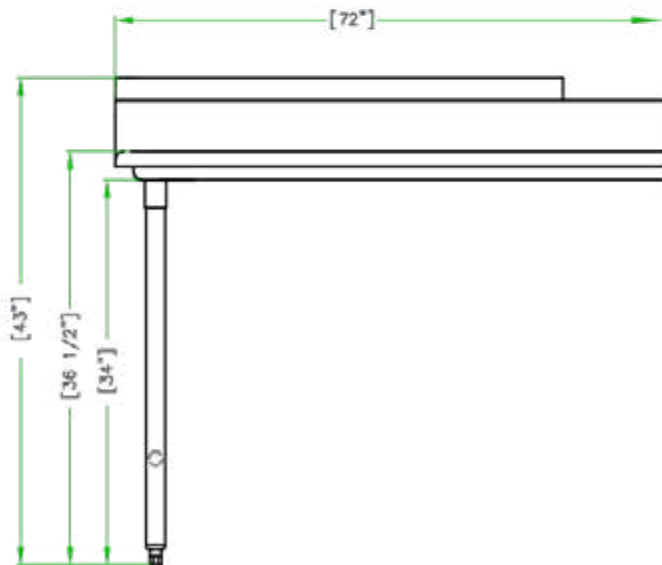

30" x 72" STAINLESS STEEL CLEAN DISH TABLE (LEFT OF DISHWASHER) TCDT-3072-L

2022RV.1

FEATURES

- ✓ Made with high quality 18 gauge 430 stainless steel
- ✓ Dimensions: 30" x 72" x 35^{1/2}" with 5" backsplash
- ✓ Stainless bullet feet, legs and sockets

OPTIONAL ACCESSORIES

- ✓ Soiled Dish Table (right)
- ✓ Aluminum Dish rack
- ✓ Stainless Steel Wire Shelf
- ✓ Stainless Steel Wall Shelf

TCDT-3072-L : GOES ON THE LEFT OF THE DISHWASHER

ASSEMBLY/SUPPORT

We're on social media!