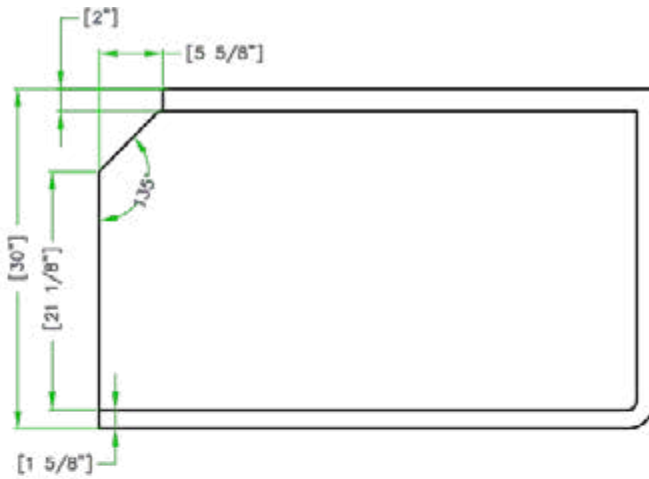

30" x 72" STAINLESS STEEL CLEAN DISH TABLE (LEFT OF DISHWASHER) TCDT-3072-L

2022RV.1

FEATURES

- ✓ Made with high quality 18 gauge 430 stainless steel
- ✓ Dimensions: 30" x 72" x 35^{1/2}" with 5" backsplash
- ✓ Stainless bullet feet, legs and sockets

OPTIONAL ACCESSORIES

- ✓ Soiled Dish Table (right)
- ✓ Aluminum Dish rack
- ✓ Stainless Steel Wire Shelf
- ✓ Stainless Steel Wall Shelf

TCDT-3072-L : GOES ON THE LEFT OF THE DISHWASHER

ASSEMBLY/SUPPORT

We're on social media!