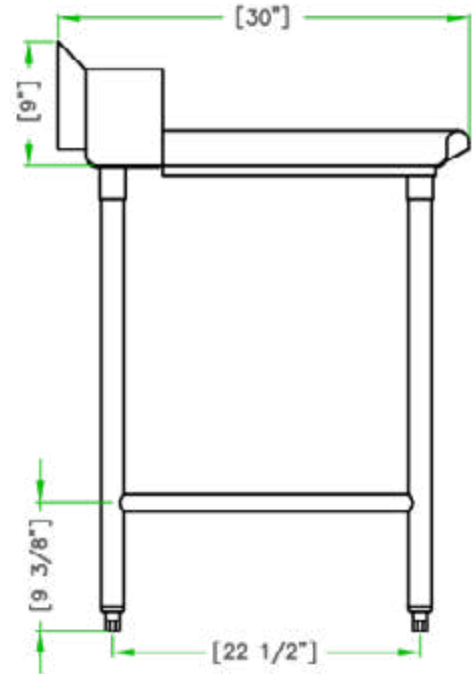

30" x 72" STAINLESS STEEL CLEAN DISH TABLE (LEFT OF DISHWASHER) TCDT-3072-L

2022RV.1

FEATURES

- ✓ Made with high quality 18 gauge 430 stainless steel
- ✓ Dimensions: 30" x 72" x 35^{1/2}" with 5" backsplash
- ✓ Stainless bullet feet, legs and sockets

OPTIONAL ACCESSORIES

- ✓ Soiled Dish Table (right)
- ✓ Aluminum Dish rack
- ✓ Stainless Steel Wire Shelf
- ✓ Stainless Steel Wall Shelf

TCDT-3072-L : GOES ON THE LEFT OF THE DISHWASHER

ASSEMBLY/SUPPORT

We're on social media!