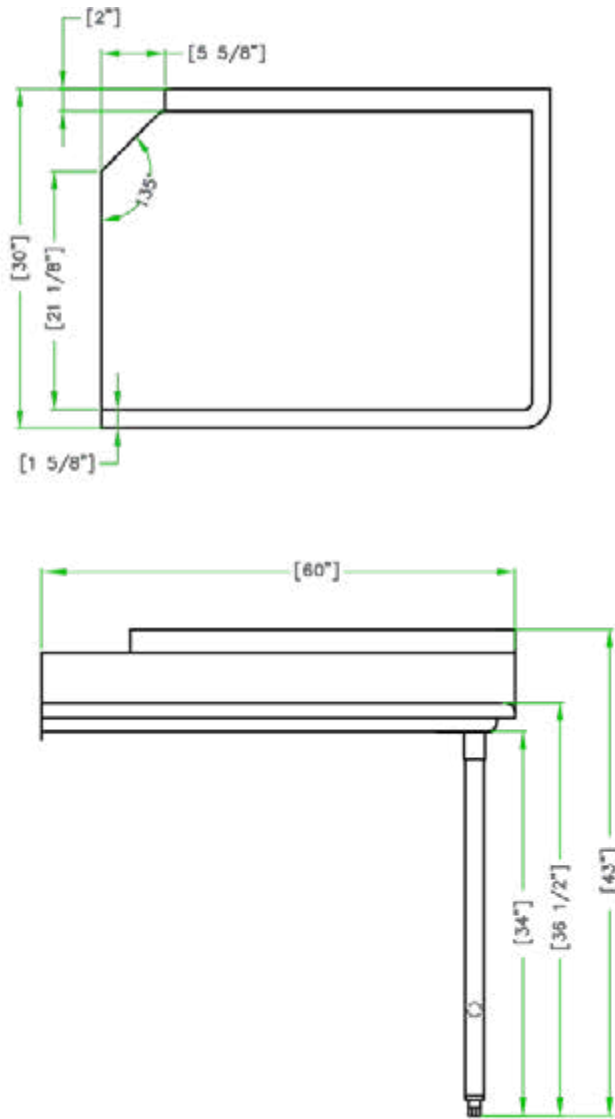

30" x 60" STAINLESS STEEL CLEAN DISH TABLE (RIGHT OF DISHWASHER) TCDT-3060-R

2022RV.1

FEATURES

- ✓ Made with high quality 18 gauge 430 stainless steel
- ✓ Dimensions: 30" x 60" x 35¹/₂" with 5" backsplash
- ✓ Stainless bullet feet, legs and sockets

OPTIONAL ACCESSORIES

- ✓ Soiled Dish Table (left)
- ✓ Aluminum Dish rack
- ✓ Stainless Steel Wire Shelf
- ✓ Stainless Steel Wall Shelf

TCDT-3060-R GOES ON THE RIGHT OF THE DISHWASHER

ASSEMBLY/SUPPORT

We're on social media!