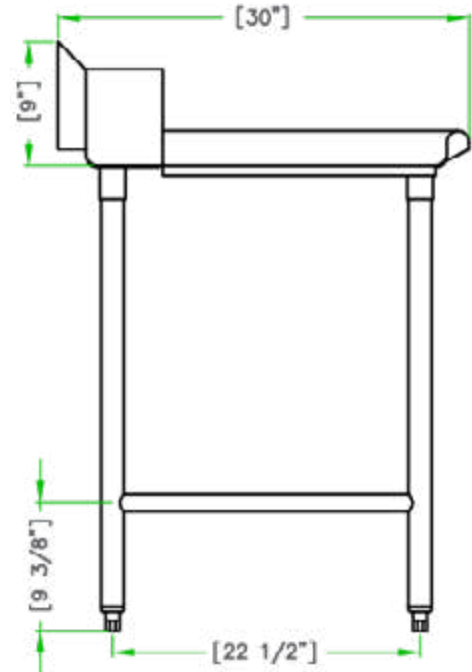

30" x 60" STAINLESS STEEL CLEAN DISH TABLE (RIGHT OF DISHWASHER) TCDT-3060-R

2022RV.1

FEATURES

- ✓ Made with high quality 18 gauge 430 stainless steel
- ✓ Dimensions: 30" x 60" x 35¹/₂" with 5" backsplash
- ✓ Stainless bullet feet, legs and sockets

OPTIONAL ACCESSORIES

- ✓ Soiled Dish Table (left)
- ✓ Aluminum Dish rack
- ✓ Stainless Steel Wire Shelf
- ✓ Stainless Steel Wall Shelf

TCDT-3060-R GOES ON THE RIGHT OF THE DISHWASHER

ASSEMBLY/SUPPORT

We're on social media!