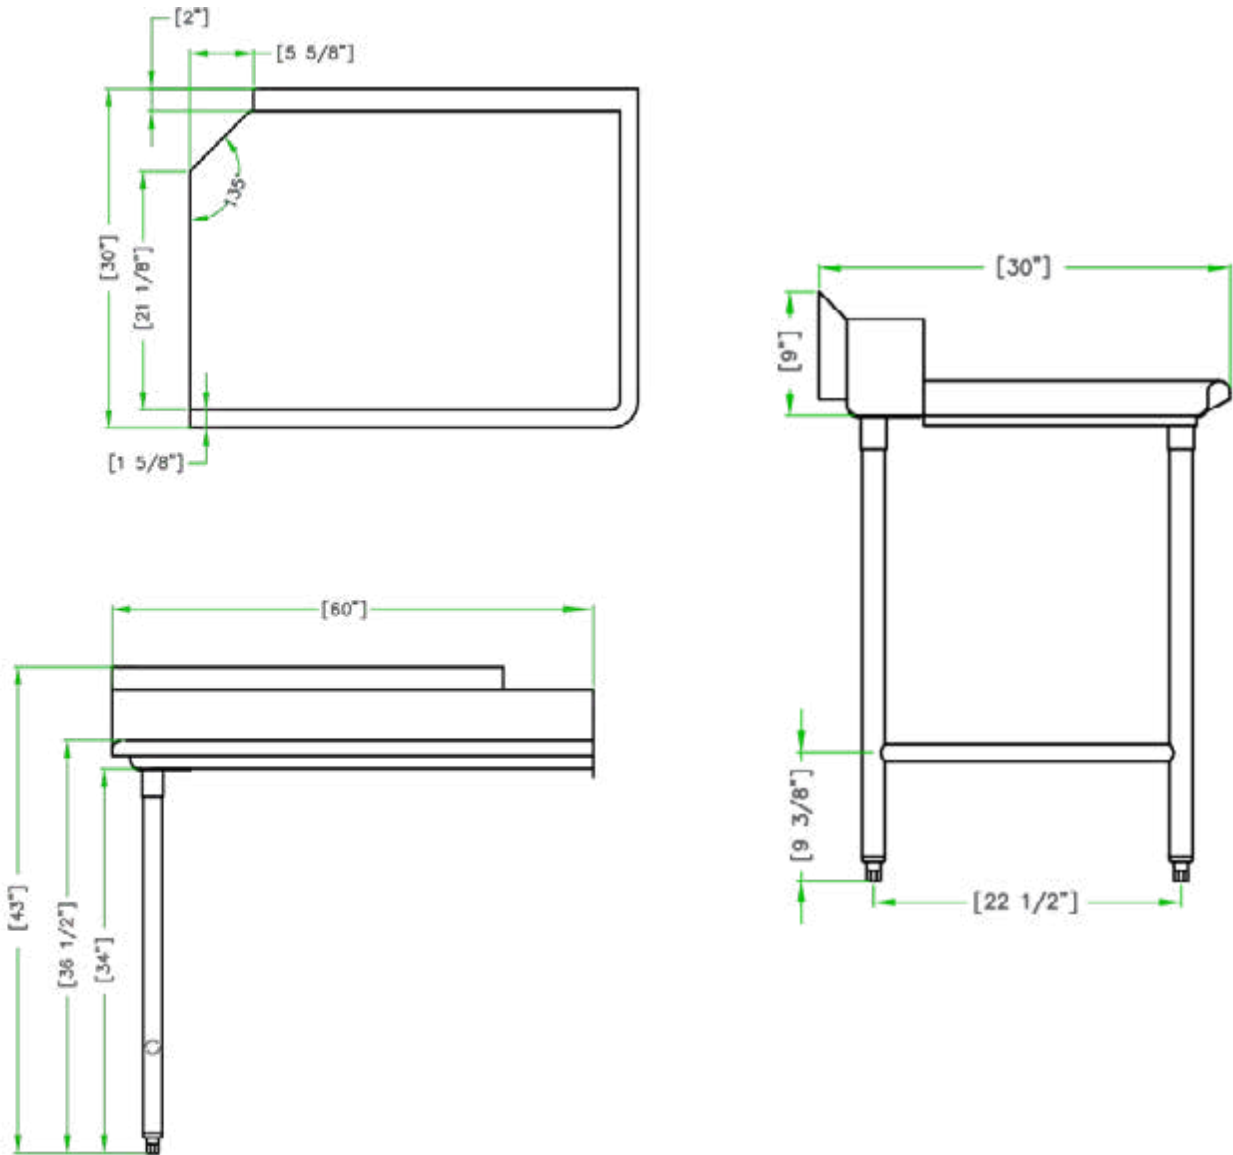

30" x 60" STAINLESS STEEL CLEAN DISH TABLE (LEFT OF DISHWASHER) TCDT-3060-L

2022RV.1

FEATURES

- ✓ Made with high quality 18 gauge 430 stainless steel
- ✓ Dimensions: 30" x 60" x 35 1/2" with 5" backsplash
- ✓ Stainless bullet feet, legs and sockets

OPTIONAL ACCESSORIES

- ✓ Soiled Dish Table (right)
- ✓ Aluminum Dish rack
- ✓ Stainless Steel Wire Shelf
- ✓ Stainless Steel Wall Shelf

TCDT-3060-L : GOES ON THE LEFT OF THE DISHWASHER

ASSEMBLY/SUPPORT

We're on social media!