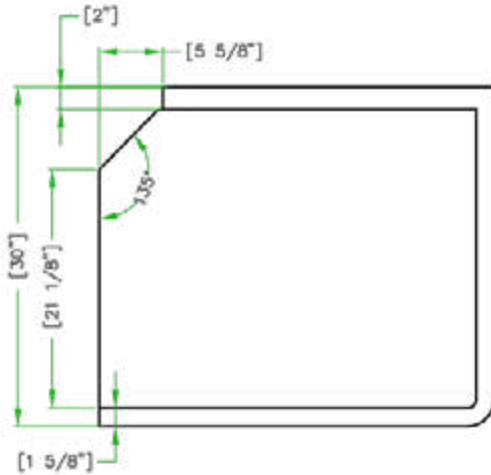

30" x 48" STAINLESS STEEL CLEAN DISH TABLE (RIGHT OF DISHWASHER) TCDT-3048-R

2022RV.1

FEATURES

- ✓ Made with high quality 18 gauge 430 stainless steel
- ✓ Dimensions: 30" x 48" x 35^{1/2}" with 5" backsplash
- ✓ Stainless bullet feet, legs and sockets

OPTIONAL ACCESSORIES

- ✓ Soiled Dish Table (left)
- ✓ Aluminum Dish rack
- ✓ Stainless Steel Wire Shelf
- ✓ Stainless Steel Wall Shelf

TCDT-3048-R GOES ON THE RIGHT OF THE DISHWASHER

ASSEMBLY/SUPPORT

We're on social media!