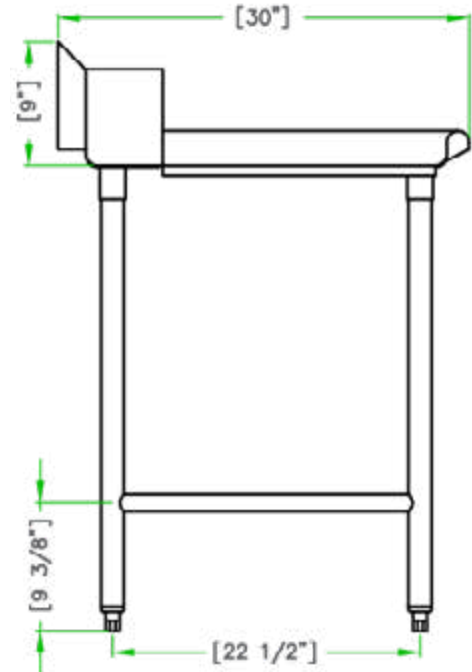

30" x 48" STAINLESS STEEL CLEAN DISH TABLE (RIGHT OF DISHWASHER) TCDT-3048-R

2022RV.1

FEATURES

- ✓ Made with high quality 18 gauge 430 stainless steel
- ✓ Dimensions: 30" x 48" x 35^{1/2}" with 5" backsplash
- ✓ Stainless bullet feet, legs and sockets

OPTIONAL ACCESSORIES

- ✓ Soiled Dish Table (left)
- ✓ Aluminum Dish rack
- ✓ Stainless Steel Wire Shelf
- ✓ Stainless Steel Wall Shelf

TCDT-3048-R GOES ON THE RIGHT OF THE DISHWASHER

ASSEMBLY/SUPPORT

We're on social media!