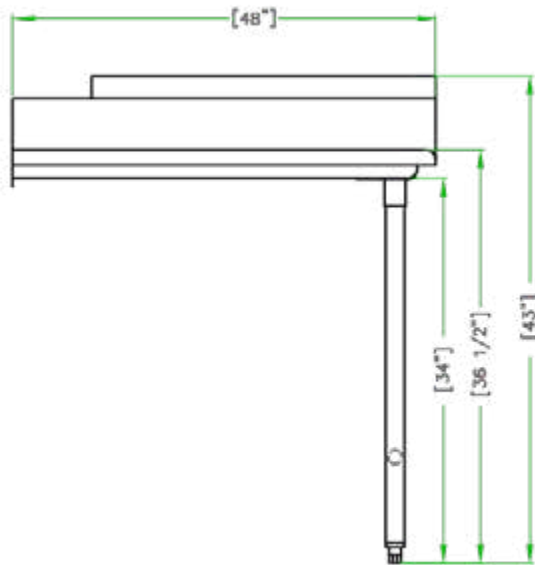

30" x 48" STAINLESS STEEL CLEAN DISH TABLE (RIGHT OF DISHWASHER) TCDT-3048-R

2022RV.1

FEATURES

- ✓ Made with high quality 18 gauge 430 stainless steel
- ✓ Dimensions: 30" x 48" x 35^{1/2}" with 5" backsplash
- ✓ Stainless bullet feet, legs and sockets

OPTIONAL ACCESSORIES

- ✓ Soiled Dish Table (left)
- ✓ Aluminum Dish rack
- ✓ Stainless Steel Wire Shelf
- ✓ Stainless Steel Wall Shelf

TCDT-3048-R GOES ON THE RIGHT OF THE DISHWASHER

ASSEMBLY/SUPPORT

We're on social media!