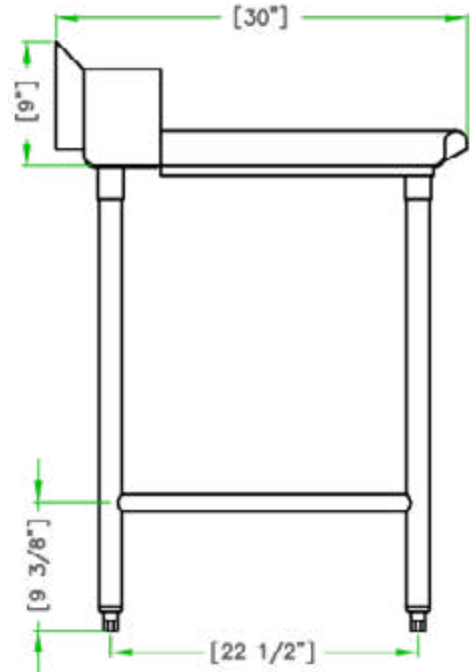

30" x 48" STAINLESS STEEL CLEAN DISH TABLE (LEFT OF DISHWASHER) TCDT-3048-L

2022RV.1

FEATURES

- ✓ Made with high quality 18 gauge 430 stainless steel
- ✓ Dimensions: 30" x 48" x 35^{1/2}" with 5" backsplash
- ✓ Stainless bullet feet, legs and sockets

OPTIONAL ACCESSORIES

- ✓ Soiled Dish Table (right)
- ✓ Aluminum Dish rack
- ✓ Stainless Steel Wire Shelf
- ✓ Stainless Steel Wall Shelf

TCDT-3048-L : GOES ON THE LEFT OF THE DISHWASHER

ASSEMBLY/SUPPORT

We're on social media!