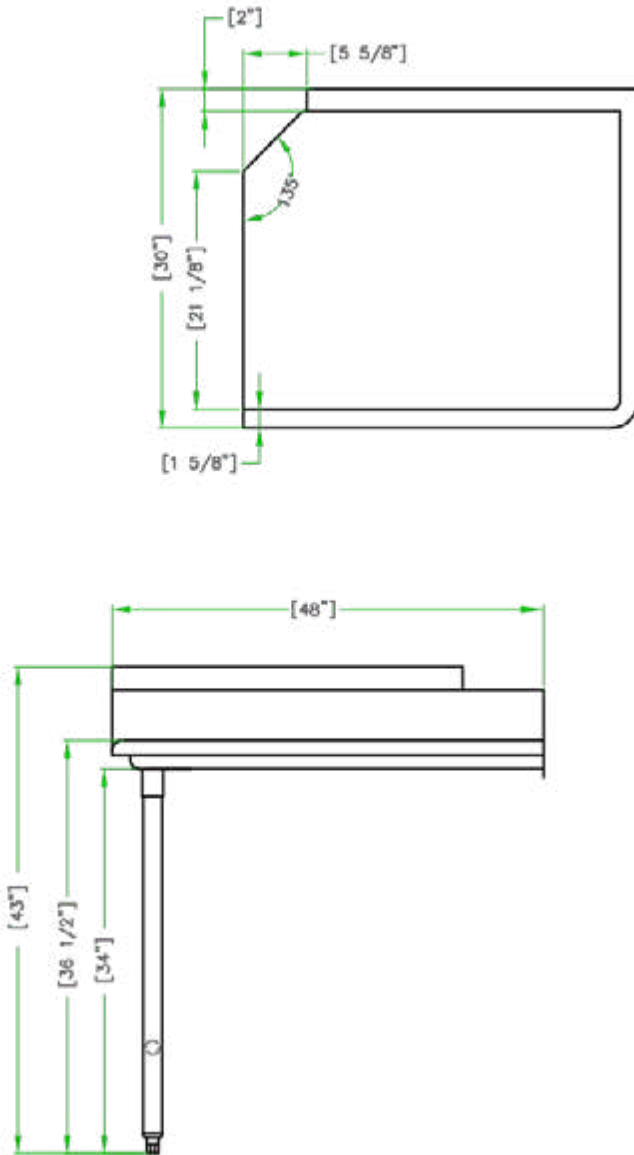

30" x 48" STAINLESS STEEL CLEAN DISH TABLE (LEFT OF DISHWASHER) TCDT-3048-L

2022RV.1

FEATURES

- ✓ Made with high quality 18 gauge 430 stainless steel
- ✓ Dimensions: 30" x 48" x 35^{1/2}" with 5" backsplash
- ✓ Stainless bullet feet, legs and sockets

OPTIONAL ACCESSORIES

- ✓ Soiled Dish Table (right)
- ✓ Aluminum Dish rack
- ✓ Stainless Steel Wire Shelf
- ✓ Stainless Steel Wall Shelf

TCDT-3048-L : GOES ON THE LEFT OF THE DISHWASHER

ASSEMBLY/SUPPORT

We're on social media!