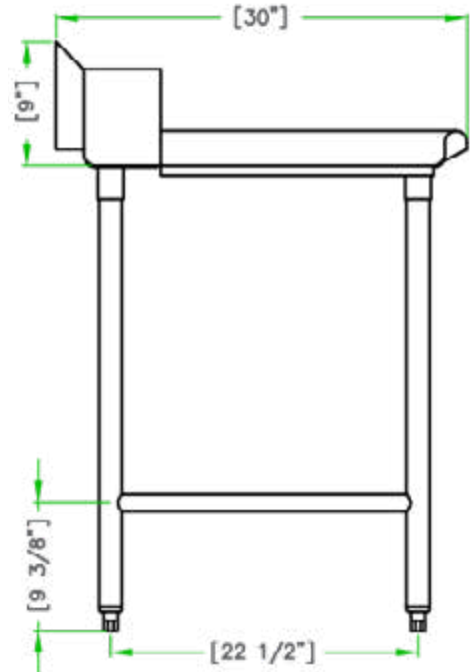

# 30" x 36" STAINLESS STEEL CLEAN DISH TABLE (RIGHT OF DISHWASHER) TCDT-3036-R

2022RV.1

## FEATURES

- ✓ Made with high quality 18 gauge 430 stainless steel
- ✓ Dimensions: 30" x 36" x 35<sup>1/2</sup>" with 5" backsplash
- ✓ Stainless bullet feet, legs and sockets

# TCDT-3036-R GOES ON THE RIGHT OF THE DISHWASHER