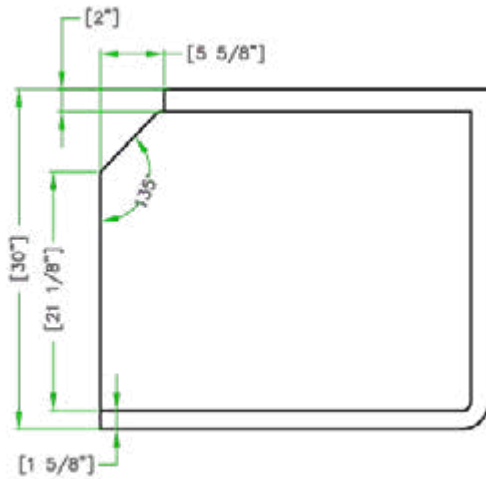

# 30" x 36" STAINLESS STEEL CLEAN DISH TABLE (RIGHT OF DISHWASHER) TCDT-3036-R

2022RV.1

## FEATURES

- ✓ Made with high quality 18 gauge 430 stainless steel
- ✓ Dimensions: 30" x 36" x 35<sup>1/2</sup>" with 5" backsplash
- ✓ Stainless bullet feet, legs and sockets

# TCDT-3036-R GOES ON THE RIGHT OF THE DISHWASHER