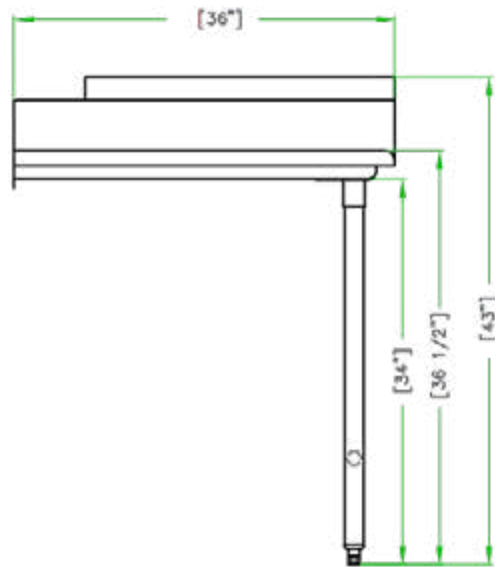

# 30" x 36" STAINLESS STEEL CLEAN DISH TABLE (RIGHT OF DISHWASHER) TCDT-3036-R

2022RV.1

## FEATURES

- ✓ Made with high quality 18 gauge 430 stainless steel
- ✓ Dimensions: 30" x 36" x 35<sup>1/2</sup>" with 5" backsplash
- ✓ Stainless bullet feet, legs and sockets

# TCDT-3036-R GOES ON THE RIGHT OF THE DISHWASHER