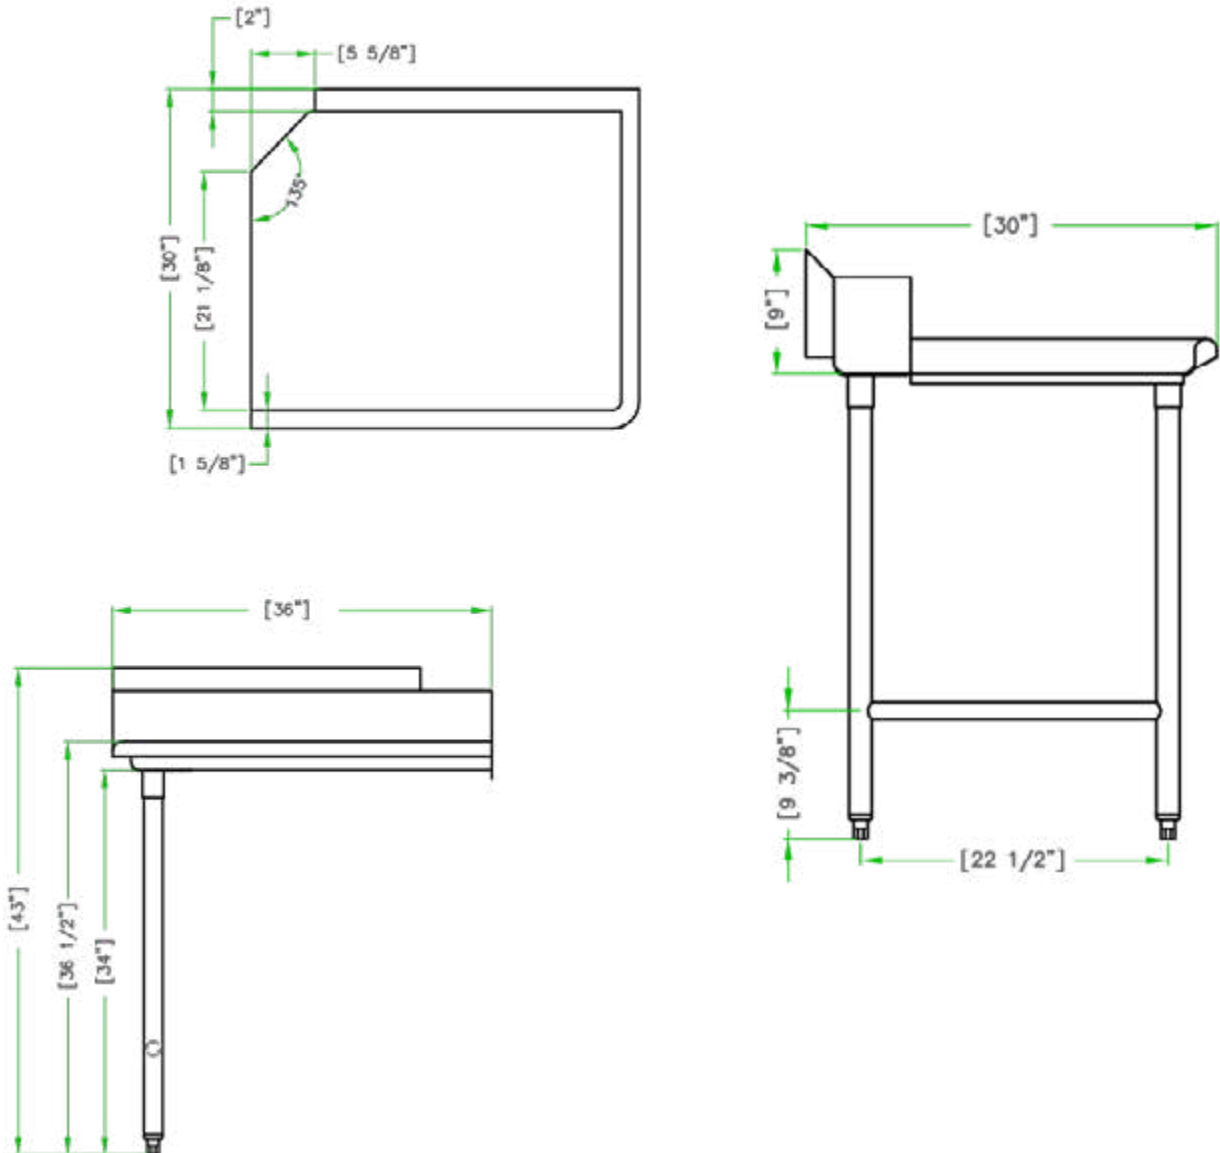

30" x 36" STAINLESS STEEL CLEAN DISH TABLE (LEFT OF DISHWASHER) TCDT-3036-L

2022RV.1

FEATURES

- ✓ Made with high quality 18 gauge 430 stainless steel
- ✓ Dimensions: 30" x 36" x 35^{1/2}" with 5" backsplash
- ✓ Stainless bullet feet, legs and sockets

OPTIONAL ACCESSORIES

- ✓ Soiled Dish Table (right)
- ✓ Aluminum Dish rack
- ✓ Stainless Steel Wire Shelf
- ✓ Stainless Steel Wall Shelf

TCDT-3036-L : GOES ON THE LEFT OF THE DISHWASHER

ASSEMBLY/SUPPORT

We're on social media!