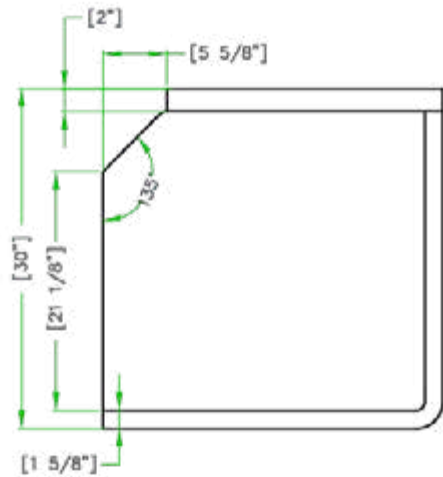

# 30" x 30" STAINLESS STEEL CLEAN DISH TABLE (RIGHT OF DISHWASHER) TCDT-3030-R

2022RV.1

## FEATURES

- ✓ Made with high quality 18 gauge 430 stainless steel
- ✓ Dimensions: 30" x 30" x 35<sup>1</sup>/<sub>2</sub>" with 5" backsplash
- ✓ Stainless bullet feet, legs and sockets

# TCDT-3030-R GOES ON THE RIGHT OF THE DISHWASHER