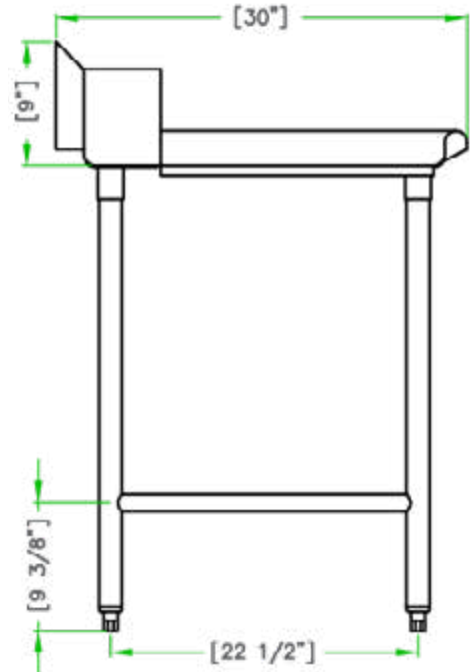

# 30" x 30" STAINLESS STEEL CLEAN DISH TABLE (RIGHT OF DISHWASHER) TCDT-3030-R

2022RV.1

## FEATURES

- ✓ Made with high quality 18 gauge 430 stainless steel
- ✓ Dimensions: 30" x 30" x 35<sup>1</sup>/<sub>2</sub>" with 5" backsplash
- ✓ Stainless bullet feet, legs and sockets

# TCDT-3030-R GOES ON THE RIGHT OF THE DISHWASHER