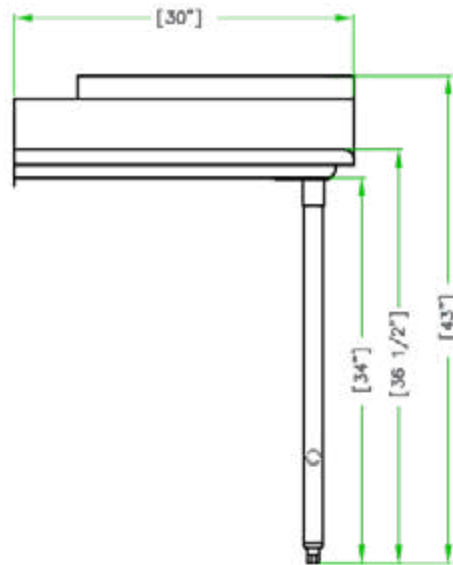

# 30" x 30" STAINLESS STEEL CLEAN DISH TABLE (RIGHT OF DISHWASHER) TCDT-3030-R

2022RV.1

## FEATURES

- ✓ Made with high quality 18 gauge 430 stainless steel
- ✓ Dimensions: 30" x 30" x 35<sup>1</sup>/<sub>2</sub>" with 5" backsplash
- ✓ Stainless bullet feet, legs and sockets

# TCDT-3030-R GOES ON THE RIGHT OF THE DISHWASHER