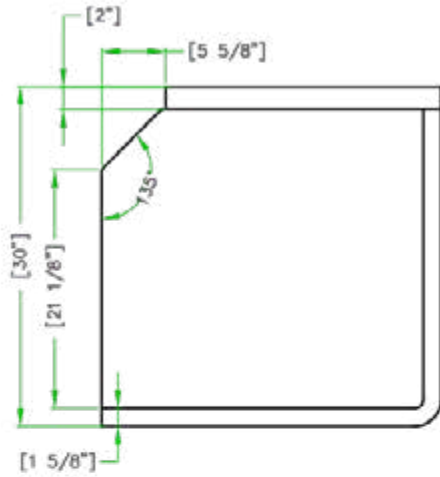

30" x 30" STAINLESS STEEL CLEAN DISH TABLE (LEFT OF DISHWASHER) TCDT-3030-L

2022RV.1

FEATURES

- ✓ Made with high quality 18 gauge 430 stainless steel
- ✓ Dimensions: 30" x 30" x 35¹/₂" with 5" backsplash
- ✓ Stainless bullet feet, legs and sockets

OPTIONAL ACCESSORIES

- ✓ Soiled Dish Table (right)
- ✓ Aluminum Dish rack
- ✓ Stainless Steel Wire Shelf
- ✓ Stainless Steel Wall Shelf

TCDT-3030-L : GOES ON THE LEFT OF THE DISHWASHER

ASSEMBLY/SUPPORT

We're on social media!