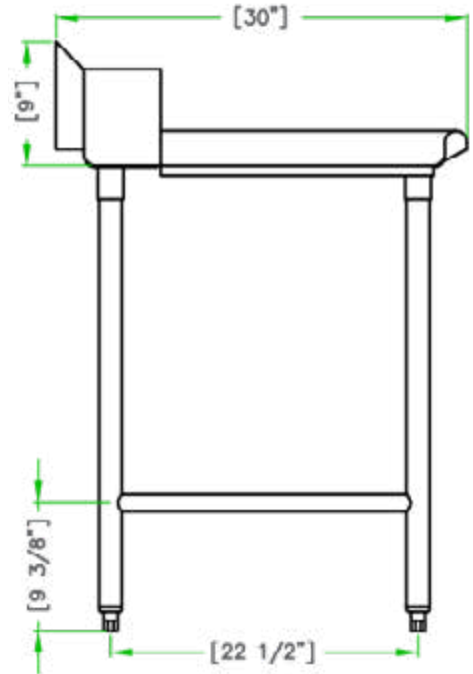

30" x 30" STAINLESS STEEL CLEAN DISH TABLE (LEFT OF DISHWASHER) TCDT-3030-L

2022RV.1

FEATURES

- ✓ Made with high quality 18 gauge 430 stainless steel
- ✓ Dimensions: 30" x 30" x 35¹/₂" with 5" backsplash
- ✓ Stainless bullet feet, legs and sockets

OPTIONAL ACCESSORIES

- ✓ Soiled Dish Table (right)
- ✓ Aluminum Dish rack
- ✓ Stainless Steel Wire Shelf
- ✓ Stainless Steel Wall Shelf

TCDT-3030-L : GOES ON THE LEFT OF THE DISHWASHER

ASSEMBLY/SUPPORT

We're on social media!