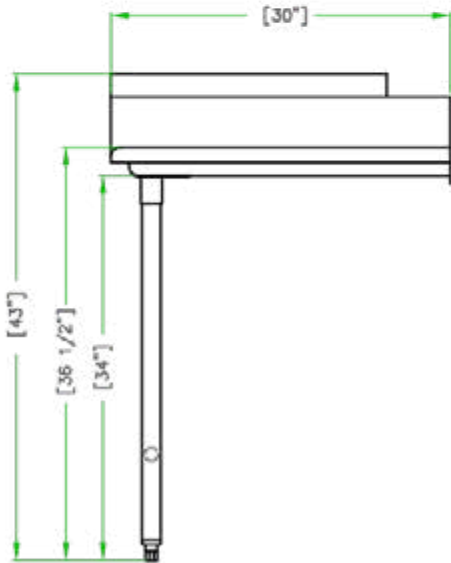

30" x 30" STAINLESS STEEL CLEAN DISH TABLE (LEFT OF DISHWASHER) TCDT-3030-L

2022RV.1

FEATURES

- ✓ Made with high quality 18 gauge 430 stainless steel
- ✓ Dimensions: 30" x 30" x 35¹/₂" with 5" backsplash
- ✓ Stainless bullet feet, legs and sockets

OPTIONAL ACCESSORIES

- ✓ Soiled Dish Table (right)
- ✓ Aluminum Dish rack
- ✓ Stainless Steel Wire Shelf
- ✓ Stainless Steel Wall Shelf

TCDT-3030-L : GOES ON THE LEFT OF THE DISHWASHER

ASSEMBLY/SUPPORT

We're on social media!