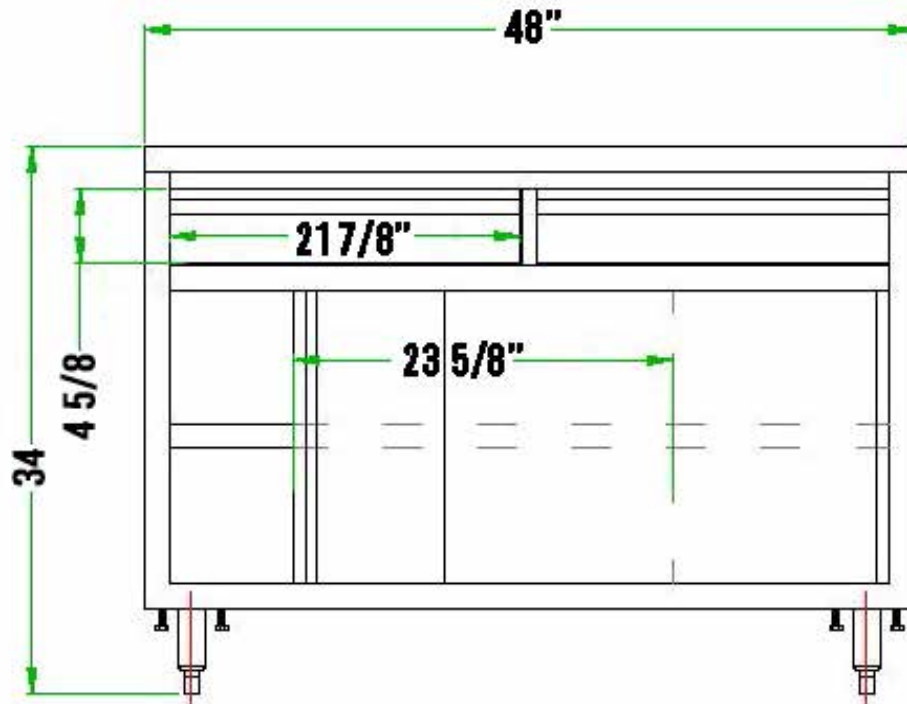

ASSEMBLY/SUPPORT

We're on social media!

MORE PRODUCTS