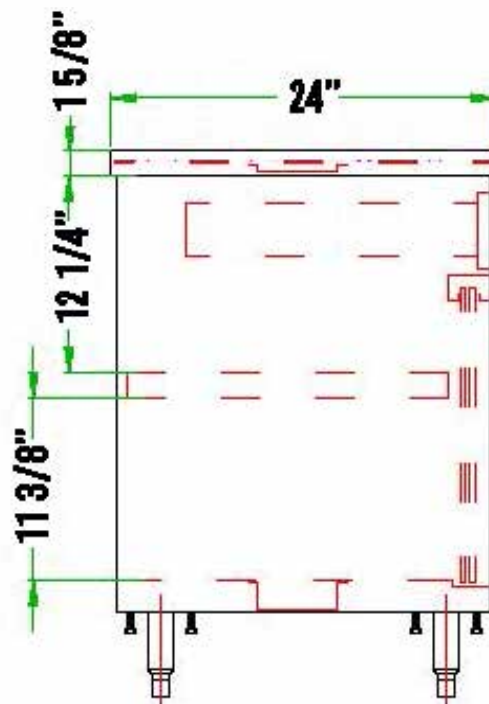

ASSEMBLY/SUPPORT

We're on social media!

MORE PRODUCTS