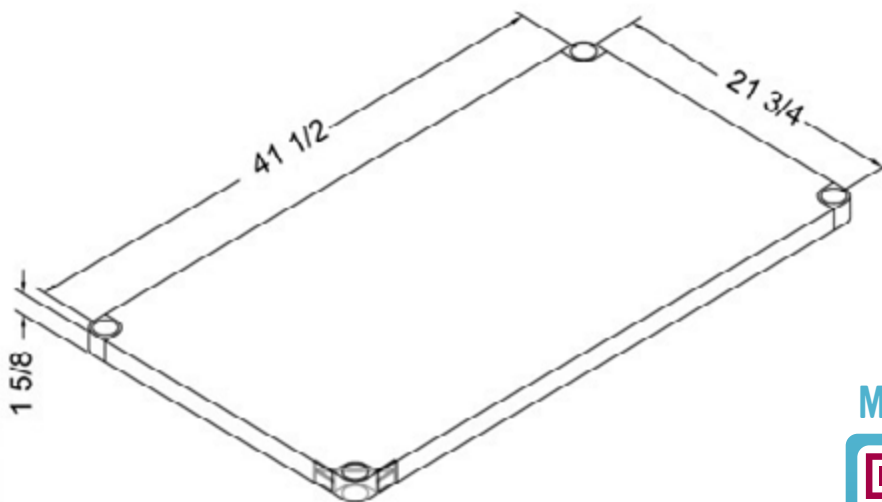

30" x 48" GALVANIZED STEEL UNDERSHELF DUS-3048-GS

FEATURES

- ✓ Made with galvanized steel
- ✓ Non-welded corners
- ✓ Supports a maximum of 275 lbs

DESIGNED FOR TABLES

ASSEMBLY/SUPPORT

We're on social media!