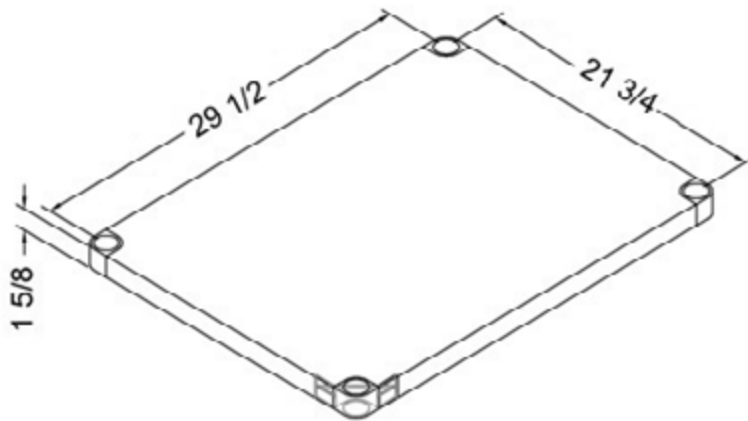

DESIGNED FOR TABLES