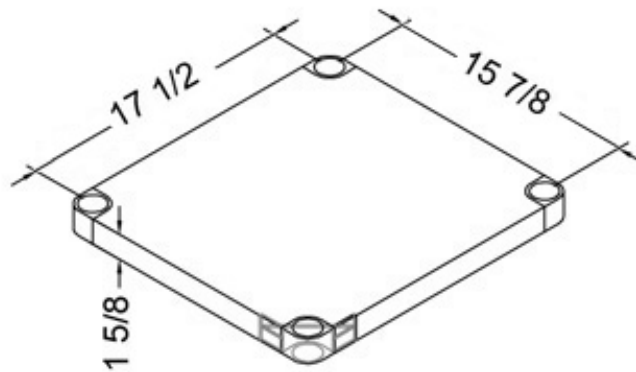

30" x 24" GALVANIZED STEEL UNDERSHELF DUS-3024-GS

FEATURES

- ✓ Made with galvanized steel
- ✓ Non-welded corners
- ✓ Supports a maximum of 275 lbs

DESIGNED FOR TABLES

ASSEMBLY/SUPPORT

We're on social media!