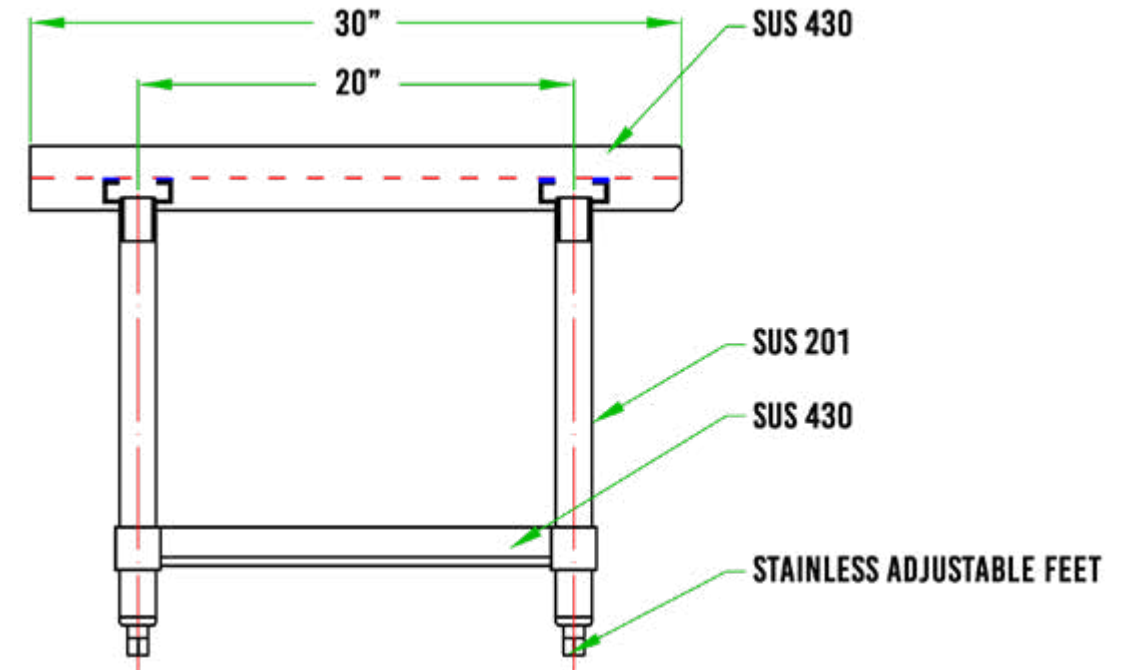

ASSEMBLY/SUPPORT

MORE PRODUCTS

We're on social media!

1.800.567.3620 | WWW.THORINOX.COM