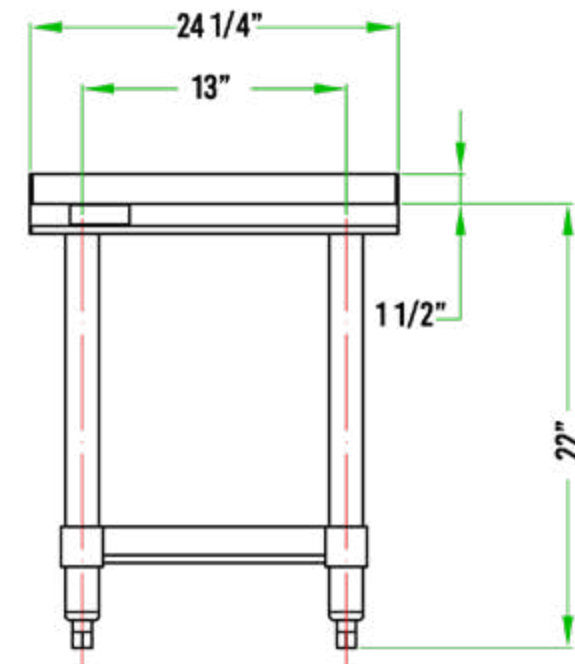

ASSEMBLY/SUPPORT

[f](#) We're on social media! [i](#)

MORE PRODUCTS