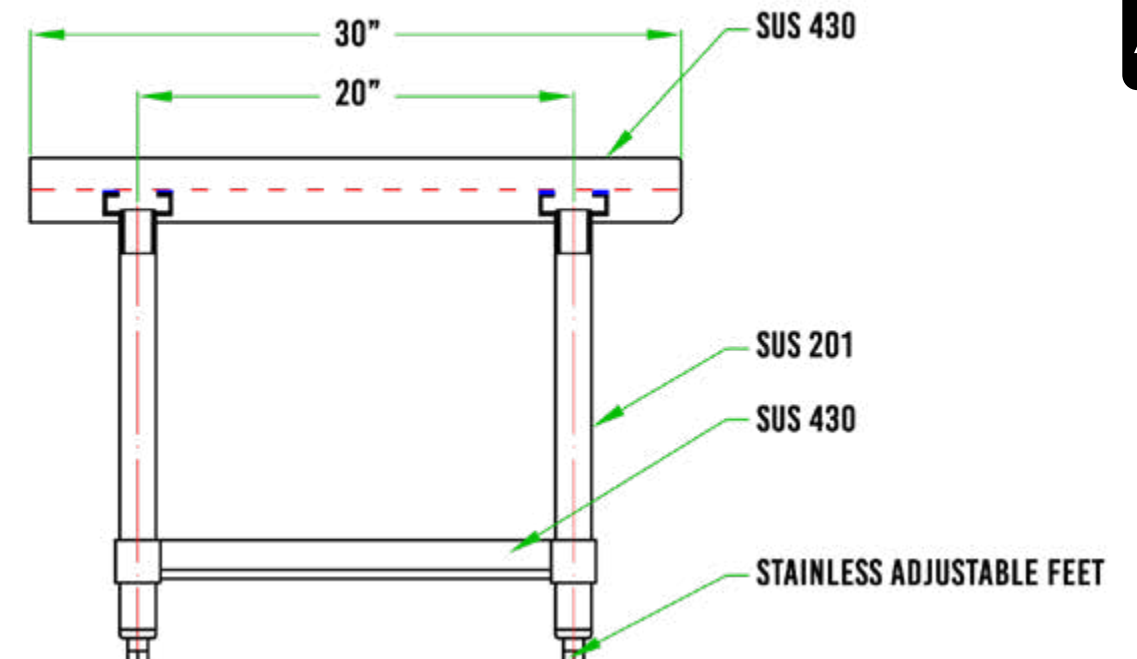

ASSEMBLY/SUPPORT

[f](#) We're on social media! [i](#)

MORE PRODUCTS