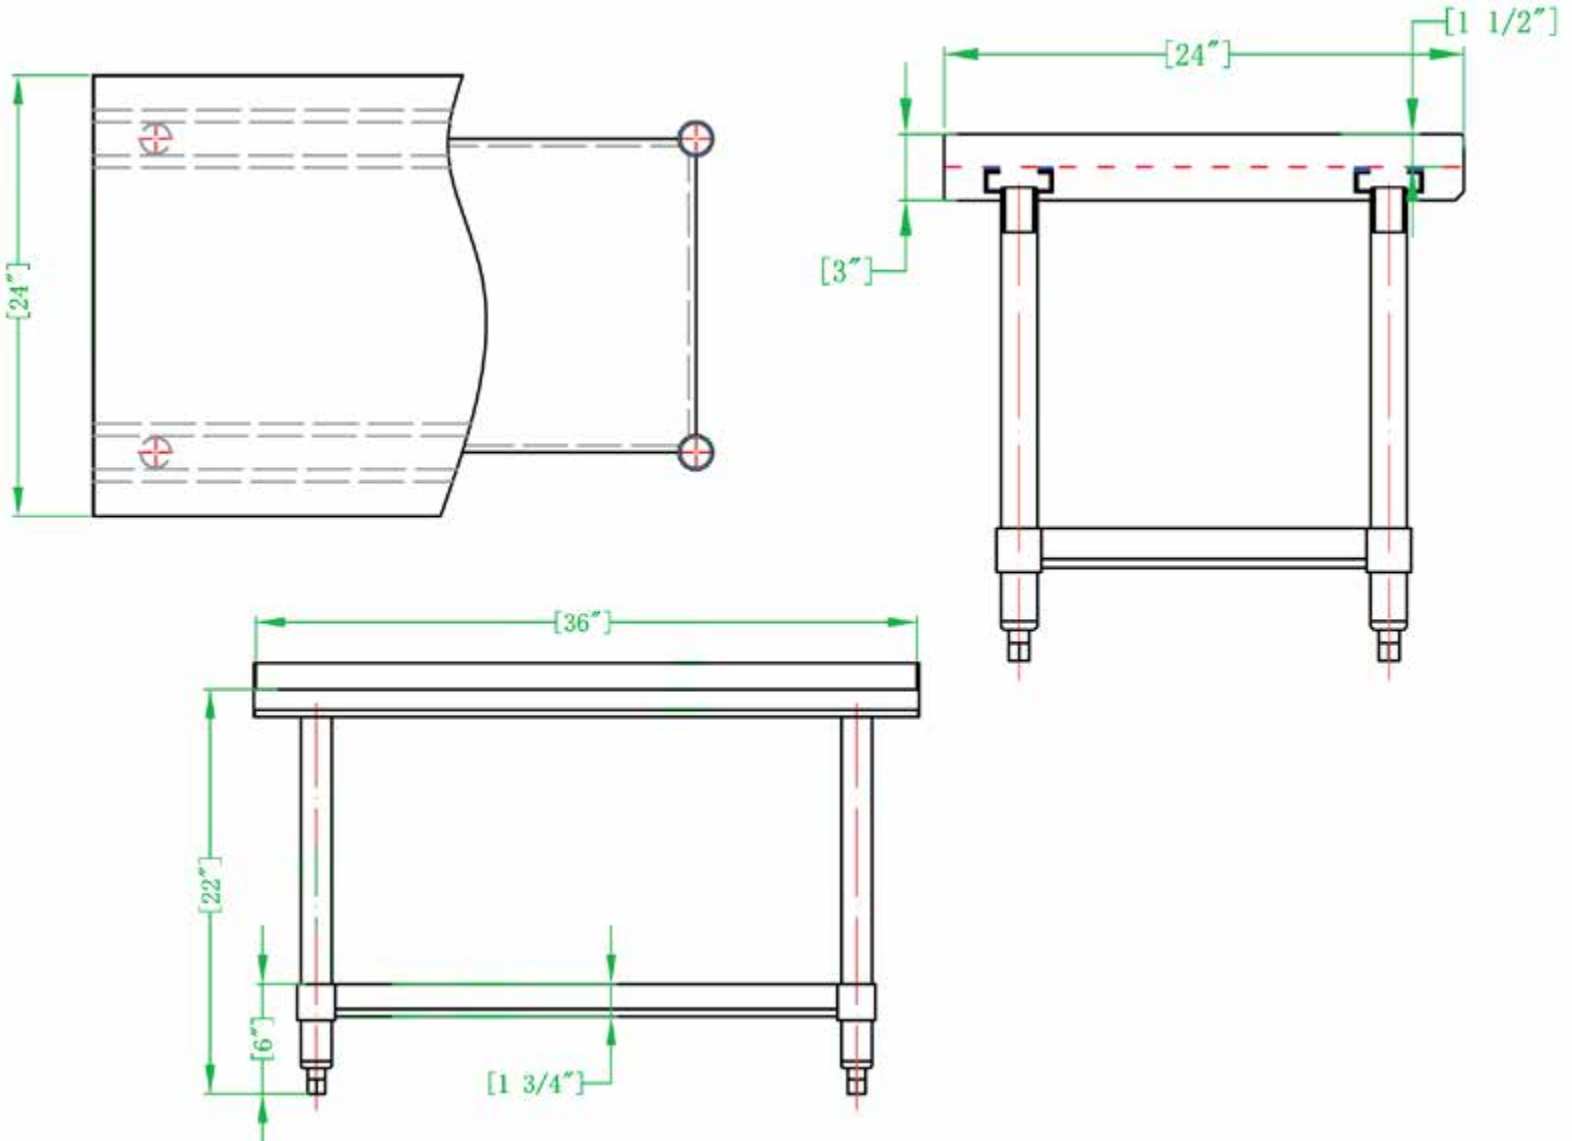

ASSEMBLY/SUPPORT

f We're on social media!

1.800.567.3620 | WWW.THORINOX.COM

MORE PRODUCTS