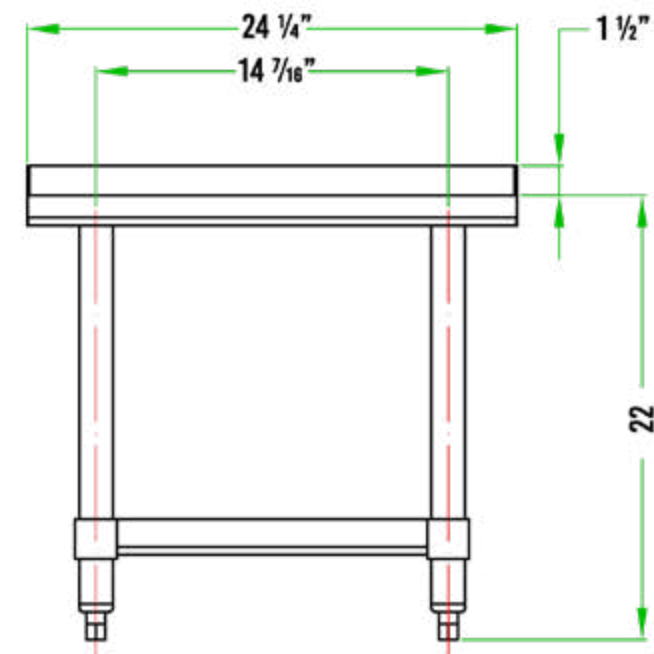

ASSEMBLY/SUPPORT

We're on social media!

MORE PRODUCTS