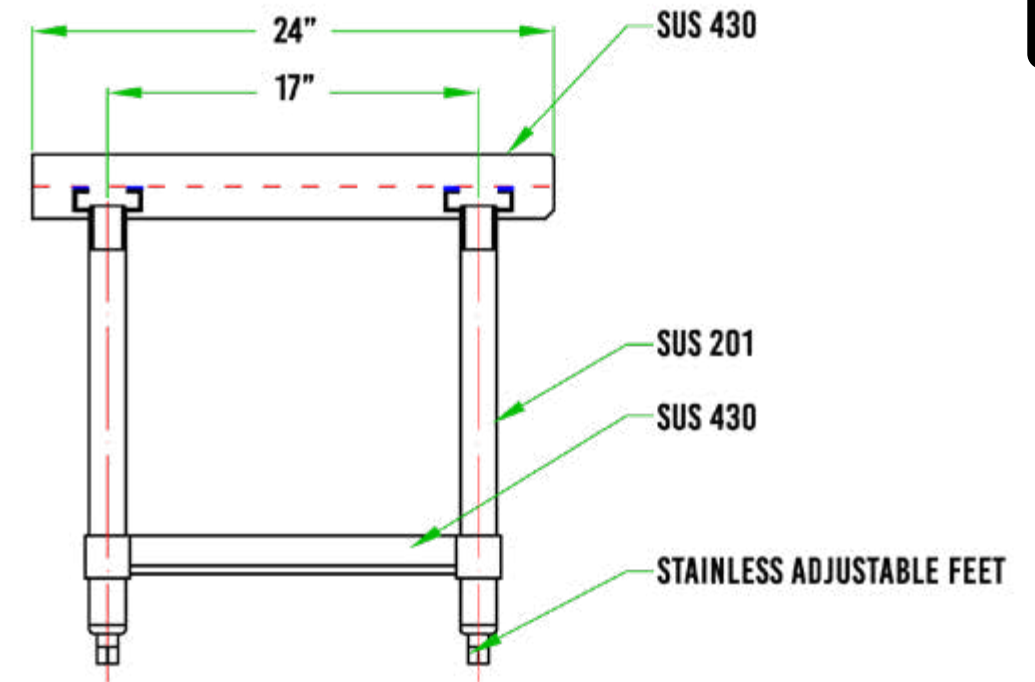

ASSEMBLY/SUPPORT

We're on social media!

MORE PRODUCTS