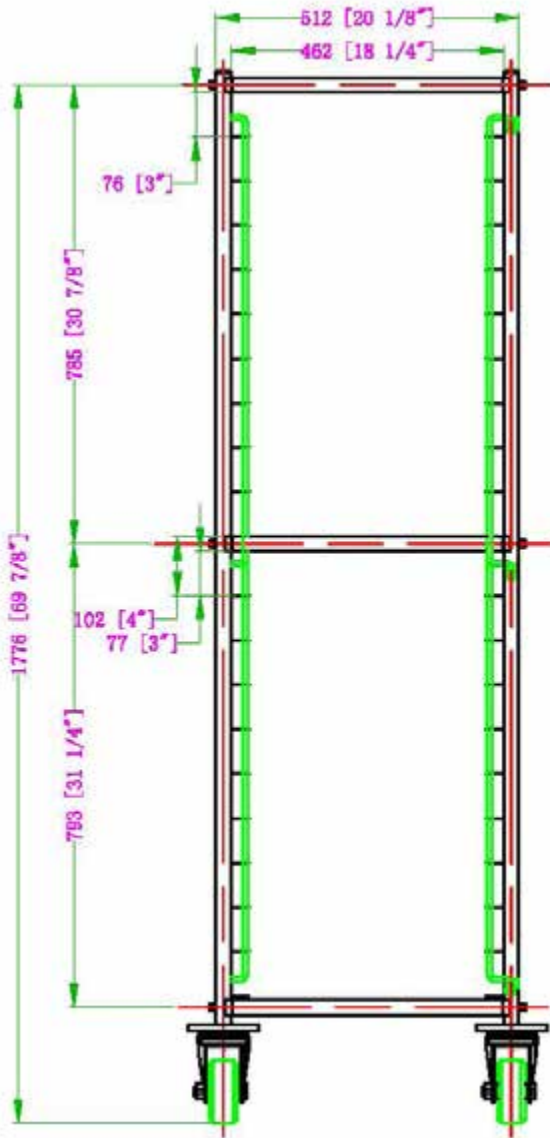

ASSEMBLY/SUPPORT

f We're on social media! i

MORE PRODUCTS