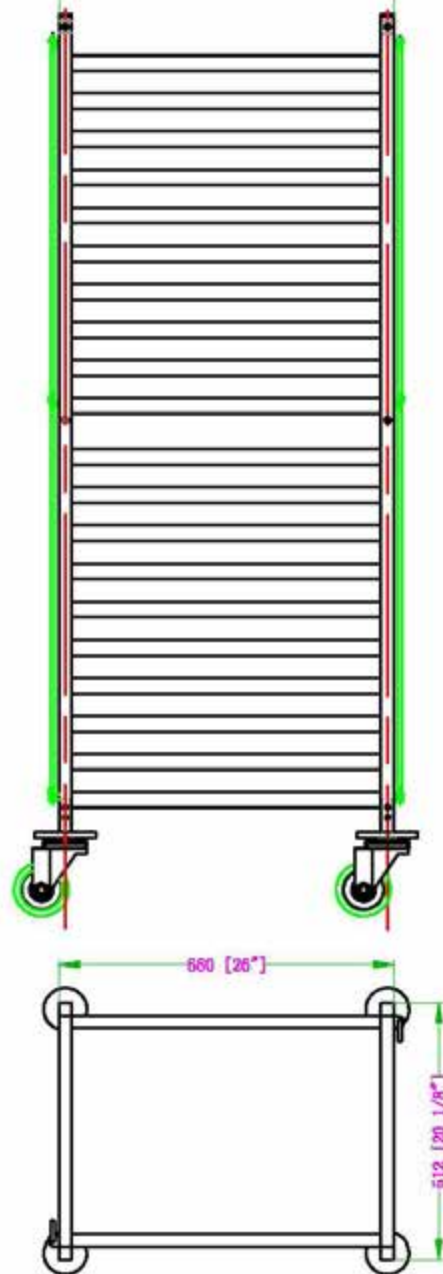

ASSEMBLY/SUPPORT

f We're on social media! i

MORE PRODUCTS