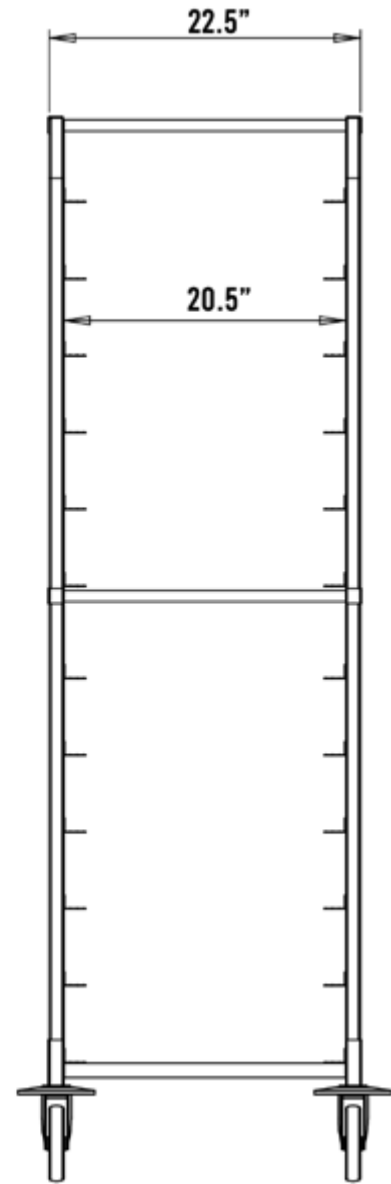

ASSEMBLY/SUPPORT

We're on social media!

1.800.567.3620 | WWW.THORINOX.COM

MORE PRODUCTS