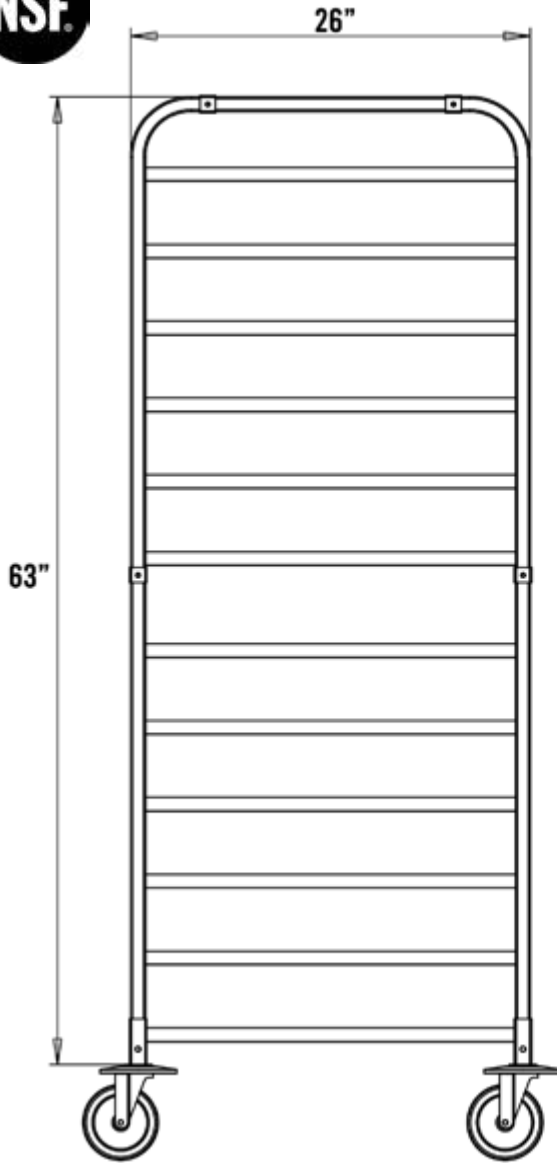

ASSEMBLY/SUPPORT

We're on social media!

1.800.567.3620 | WWW.THORINOX.COM

MORE PRODUCTS