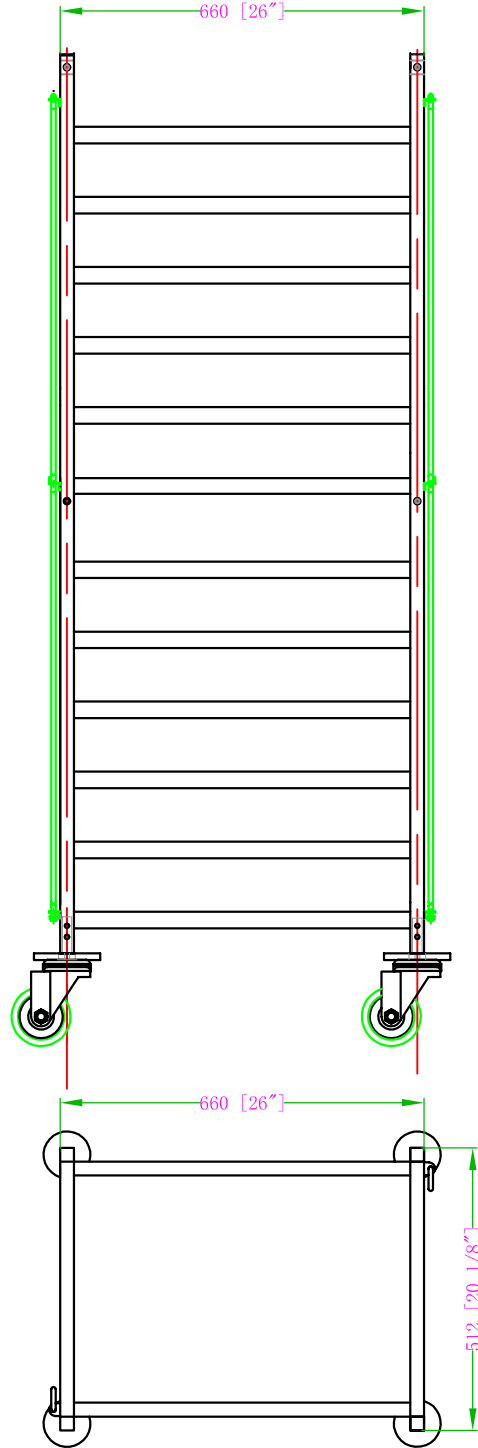

ASSEMBLY/SUPPORT

MORE PRODUCTS

f We're on social media! i

1.800.567.3620 | WWW.THORINOX.COM