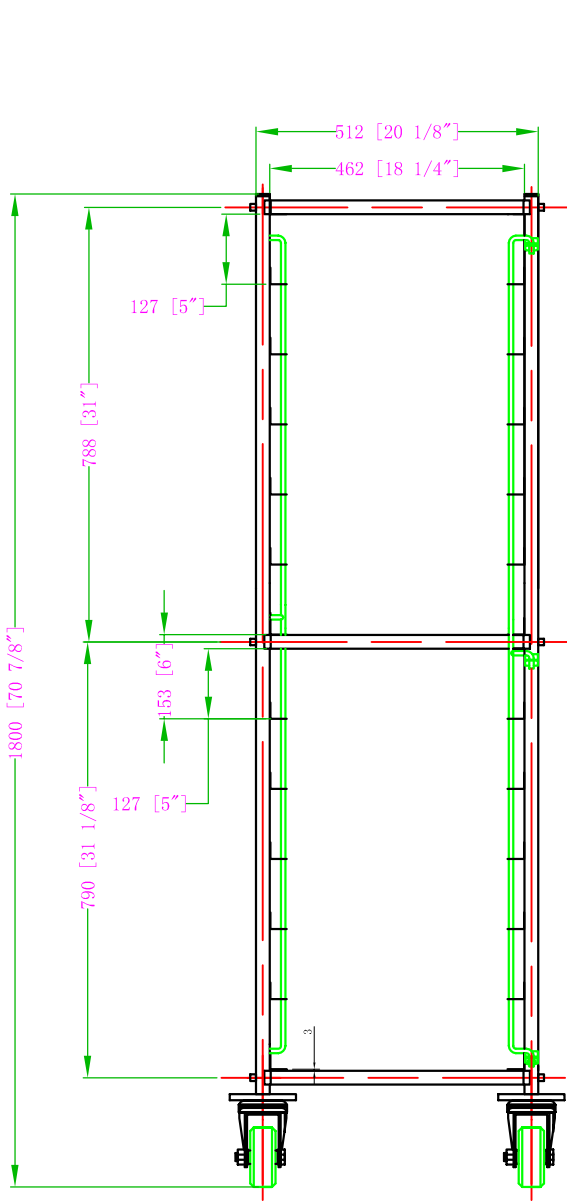

ASSEMBLY/SUPPORT

MORE PRODUCTS

f We're on social media! i

1.800.567.3620 | WWW.THORINOX.COM