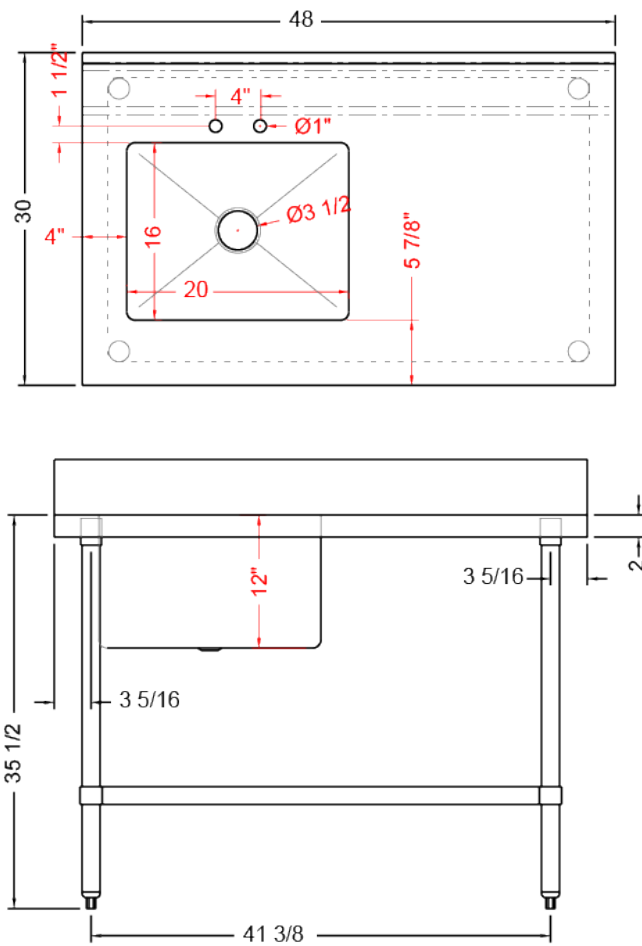

30" x 48" STAINLESS STEEL WORK TABLE WITH LEFT SINK TWTS-3048-LS

2022RV.0

FEATURES

Faucet NOT included

- ✓ Made with high quality 18 gauge 304 stainless steel
- ✓ Dimensions: 30" x 48" x 35¹/₂" plus 5" backsplash
- ✓ Sink dimensions: 16 [D]" x 20 [W]" x 12 [H]"
- ✓ Stainless bullet feet, legs and sockets
- ✓ Central 3.5" sink drain

TWTS-3048-LS : SINK ON THE LEFT **THE LEFT**

ASSEMBLY/SUPPORT

We're on social media!

1.800.567.3620 | WWW.THORINOX.COM

MORE PRODUCTS