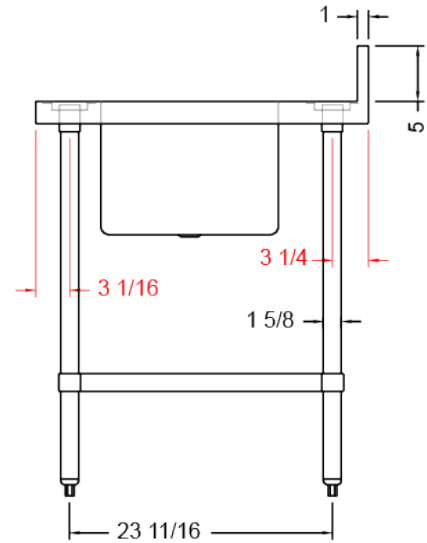

30" x 48" STAINLESS STEEL WORK TABLE WITH LEFT SINK TWTS-3048-LS

2022RV.0

FEATURES

Faucet NOT included

- ✓ Made with high quality 18 gauge 304 stainless steel
- ✓ Dimensions: 30" x 48" x 35¹/₂" plus 5" backsplash
- ✓ Sink dimensions: 16 [D]" x 20 [W]" x 12 [H]"
- ✓ Stainless bullet feet, legs and sockets
- ✓ Central 3.5" sink drain

TWTS-3048-LS : SINK ON THE LEFT **THE LEFT**

ASSEMBLY/SUPPORT

We're on social media!

1.800.567.3620 | WWW.THORINOX.COM

MORE PRODUCTS