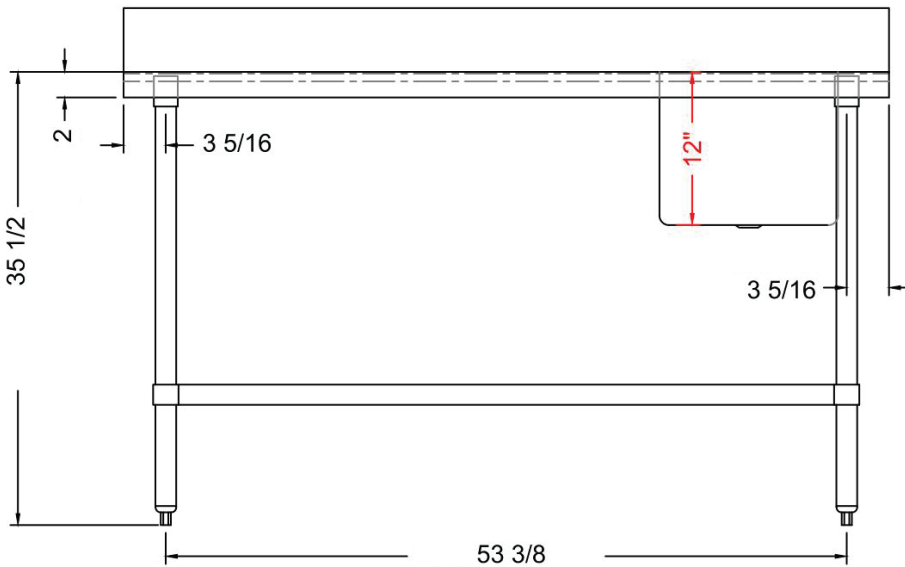

24" x 60" STAINLESS STEEL WORK TABLE WITH RIGHT SINK TWTS-2460-RS

2022RV.0

FEATURES

Faucet NOT included

- ✓ Made with high quality 18 gauge 304 stainless steel
- ✓ Dimensions: 24" x 60" x 35 1/2" plus 5" backsplash
- ✓ Sink dimensions: 10" x 14" x 12"
- ✓ Stainless bullet feet, legs and sockets
- ✓ Central 3.5" sink drain

TWTS-2460-RS : SINK ON THE RIGHT

ASSEMBLY/SUPPORT

We're on social media!

1.800.567.3620 | WWW.THORINOX.COM

MORE PRODUCTS