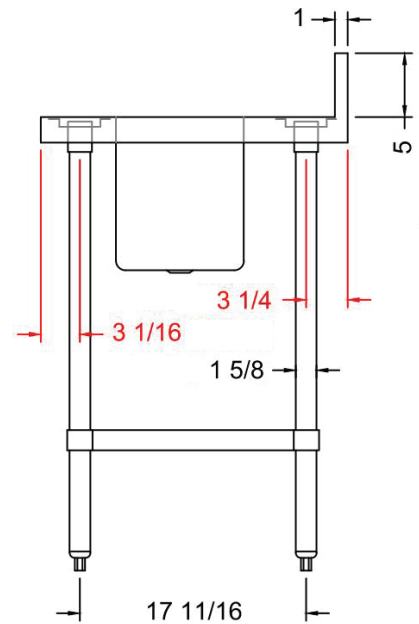

24" x 60" STAINLESS STEEL WORK TABLE WITH RIGHT SINK TWTS-2460-RS

2022RV.0

FEATURES

Faucet NOT included

- ✓ Made with high quality 18 gauge 304 stainless steel
- ✓ Dimensions: 24" x 60" x 35 1/2" plus 5" backsplash
- ✓ Sink dimensions: 10" x 14" x 12"
- ✓ Stainless bullet feet, legs and sockets
- ✓ Central 3.5" sink drain

- ✓ Order with Brace kit or 430 Stainless Undershef

OPTIONAL ACCESSORIES

- ✓ Extra stainless steel undershef
- ✓ Deck mounted faucet with 6" swing nozzle
- ✓ Stainless steel corner table
- ✓ Single or double stainless steel drawer

TWTS-2460-RS : SINK ON THE RIGHT

ASSEMBLY/SUPPORT

We're on social media!

1.800.567.3620 | WWW.THORINOX.COM

MORE PRODUCTS