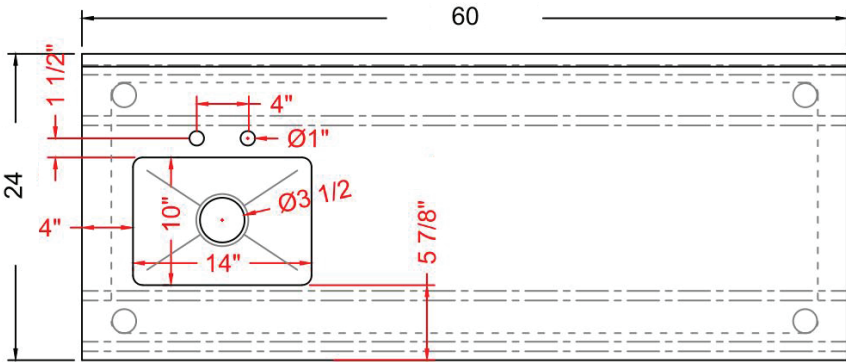

TWTS-2460-LS : SINK ON THE LEFT