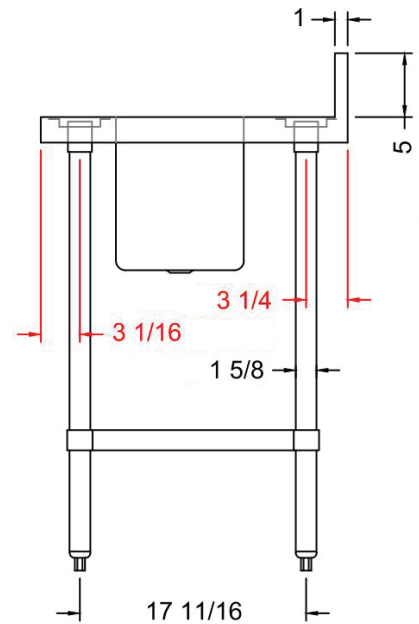

# 24" x 60" STAINLESS STEEL WORK TABLE WITH LEFT SINK TWTS-2460-LS

2022RV.0

## FEATURES

Faucet NOT included

- ✓ Made with high quality 18 gauge 304 stainless steel
- ✓ Dimensions: 24" x 60" x 35<sup>1</sup>/<sub>2</sub>" plus 5" backsplash
- ✓ Sink dimensions: 10" x 14" x 12"
- ✓ Stainless bullet feet, legs and sockets
- ✓ Central 3.5" sink drain

# TWTS-2460-LS : SINK ON THE LEFT