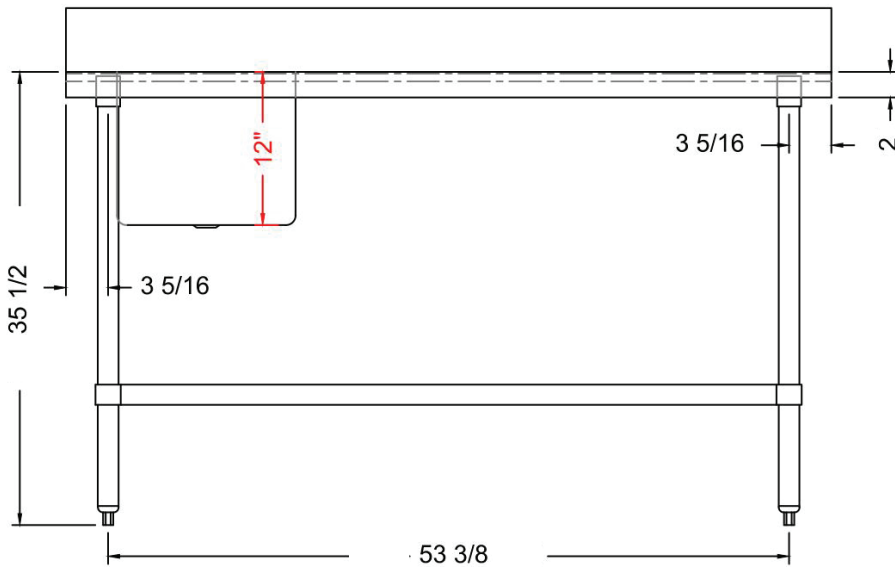

TWTS-2460-LS : SINK ON THE LEFT