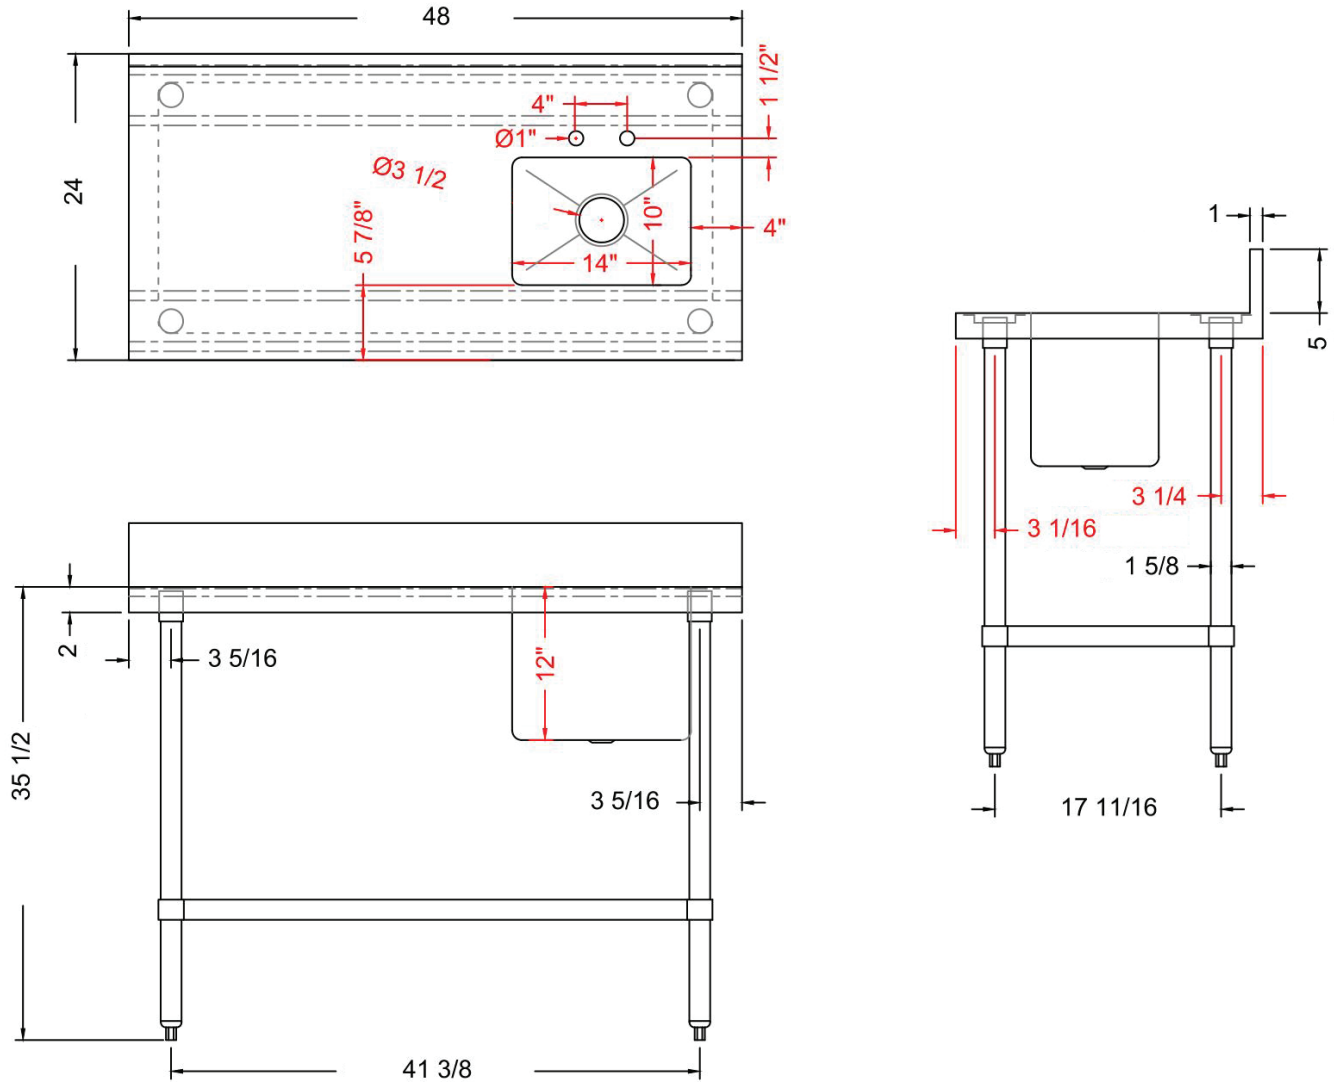

24" x 48" STAINLESS STEEL WORK TABLE WITH RIGHT SINK

TWTS-2448-RS

2022RV.0

FEATURES

Faucet NOT included

- ✓ Made with high quality 18 gauge 304 stainless steel
- ✓ Dimensions: 24" x 48" x 35¹/₂" plus 5" backsplash
- ✓ Sink dimensions: 10"_D x 14"_W x 12"_H
- ✓ Stainless bullet feet, legs and sockets
- ✓ Central 3.5" sink drain

- ✓ Order with Brace kit or 430 Stainless Undershef

OPTIONAL ACCESSORIES

- ✓ Extra stainless steel undershef
- ✓ Deck mounted faucet with 6" swing nozzle
- ✓ Stainless steel corner table
- ✓ Single or double stainless steel drawer

TWTS-2448-RS : SINK ON THE RIGHT

ASSEMBLY/SUPPORT

We're on social media!

1.800.567.3620 | WWW.THORINOX.COM

MORE PRODUCTS