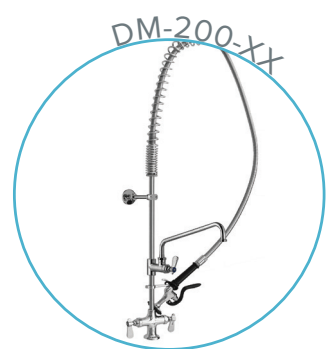

30" x 30" STAINLESS STEEL SOILED DISH TABLE (LEFT OF DISHWASHER)

TSDT-3030-L

2022RV.1

FEATURES

- ✓ Made with high quality 18 gauge 430 stainless steel
- ✓ Dimensions: 30" x 30" x 35 1/2" plus 5" backsplash
- ✓ Tub dimentions: 20" x 20" x 5"
- ✓ Stainless bullet feet, legs and sockets
- ✓ Central 3.5" sink drain
- ✓ Soiled dish basket included

OPTIONAL ACCESSORIES

- ✓ Stainless Steel Shelf
- ✓ Deck mount pre-rinse fausset with hose
- ✓ Clean dish table (right)
- ✓ Wire Shelving

TSDT-3030-L : GOES ON THE LEFT OF THE DISHWASHER

ASSEMBLY/SUPPORT

We're on social media!