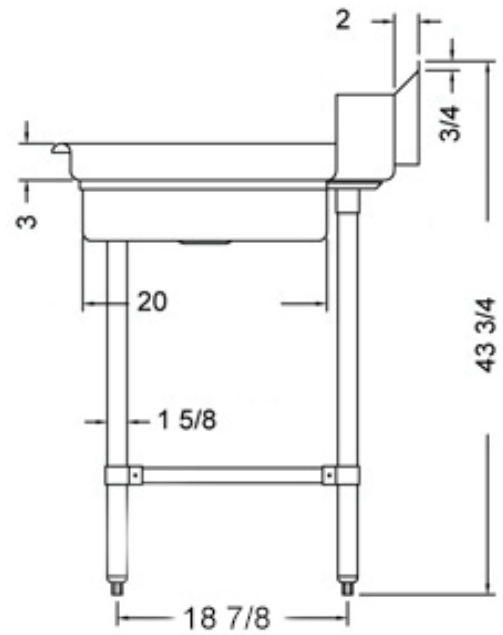

30" x 30" STAINLESS STEEL SOILED DISH TABLE (LEFT OF DISHWASHER)

TSDT-3030-L

2022RV.1

FEATURES

- ✓ Made with high quality 18 gauge 430 stainless steel
- ✓ Dimensions: 30" x 30" x 35 1/2" plus 5" backsplash
- ✓ Tub dimentions: 20" x 20" x 5"
- ✓ Stainless bullet feet, legs and sockets
- ✓ Central 3.5" sink drain
- ✓ Soiled dish basket included

OPTIONAL ACCESSORIES

- ✓ Stainless Steel Shelf
- ✓ Deck mount pre-rinse fausset with hose
- ✓ Clean dish table (right)
- ✓ Wire Shelving

TSDT-3030-L : GOES ON THE LEFT OF THE DISHWASHER

ASSEMBLY/SUPPORT

We're on social media!