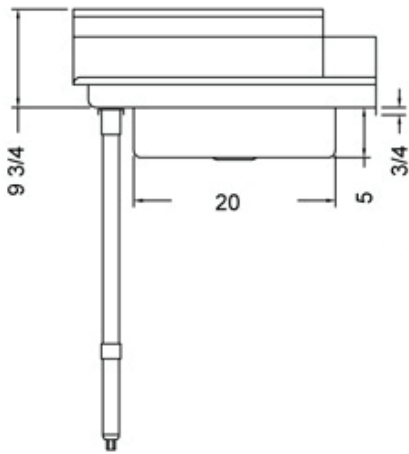

30" x 30" STAINLESS STEEL SOILED DISH TABLE (LEFT OF DISHWASHER)

TSDT-3030-L

2022RV.1

FEATURES

- ✓ Made with high quality 18 gauge 430 stainless steel
- ✓ Dimensions: 30" x 30" x 35 1/2" plus 5" backsplash
- ✓ Tub dimentions: 20" x 20" x 5"
- ✓ Stainless bullet feet, legs and sockets
- ✓ Central 3.5" sink drain
- ✓ Soiled dish basket included

OPTIONAL ACCESSORIES

- ✓ Stainless Steel Shelf
- ✓ Deck mount pre-rinse fausset with hose
- ✓ Clean dish table (right)
- ✓ Wire Shelving

TSDT-3030-L : GOES ON THE LEFT OF THE DISHWASHER

ASSEMBLY/SUPPORT

We're on social media!