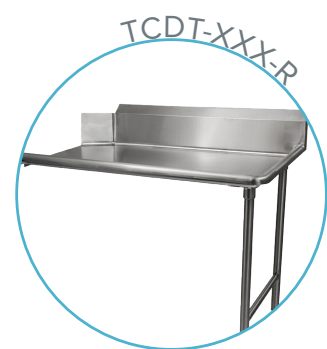

30" x 30" STAINLESS STEEL SOILED DISH TABLE (LEFT OF DISHWASHER)

TSDT-3030-L

2022RV.1

FEATURES

- ✓ Made with high quality 18 gauge 430 stainless steel
- ✓ Dimensions: 30" x 30" x 35 1/2" plus 5" backsplash
- ✓ Tub dimentions: 20" x 20" x 5"
- ✓ Stainless bullet feet, legs and sockets
- ✓ Central 3.5" sink drain
- ✓ Soiled dish basket included

OPTIONAL ACCESSORIES

- ✓ Stainless Steel Shelf
- ✓ Deck mount pre-rinse fausset with hose
- ✓ Clean dish table (right)
- ✓ Wire Shelving

TSDT-3030-L : GOES ON THE LEFT OF THE DISHWASHER

ASSEMBLY/SUPPORT

We're on social media!