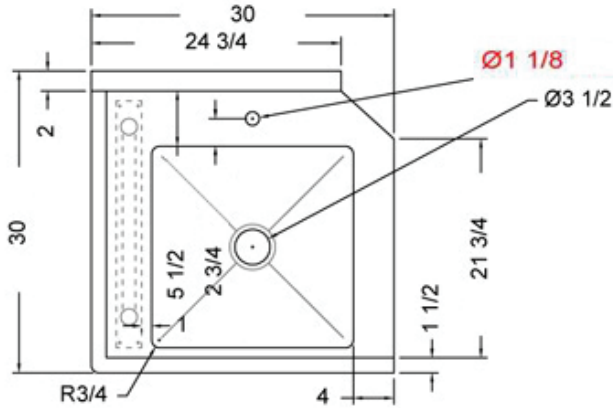

30" x 30" STAINLESS STEEL SOILED DISH TABLE (LEFT OF DISHWASHER)

TSDT-3030-L

2022RV.1

FEATURES

- ✓ Made with high quality 18 gauge 430 stainless steel
- ✓ Dimensions: 30" x 30" x 35 1/2" plus 5" backsplash
- ✓ Tub dimentions: 20" x 20" x 5"
- ✓ Stainless bullet feet, legs and sockets
- ✓ Central 3.5" sink drain
- ✓ Soiled dish basket included

OPTIONAL ACCESSORIES

- ✓ Stainless Steel Shelf
- ✓ Deck mount pre-rinse fausset with hose
- ✓ Clean dish table (right)
- ✓ Wire Shelving

TSDT-3030-L : GOES ON THE LEFT OF THE DISHWASHER

ASSEMBLY/SUPPORT

We're on social media!