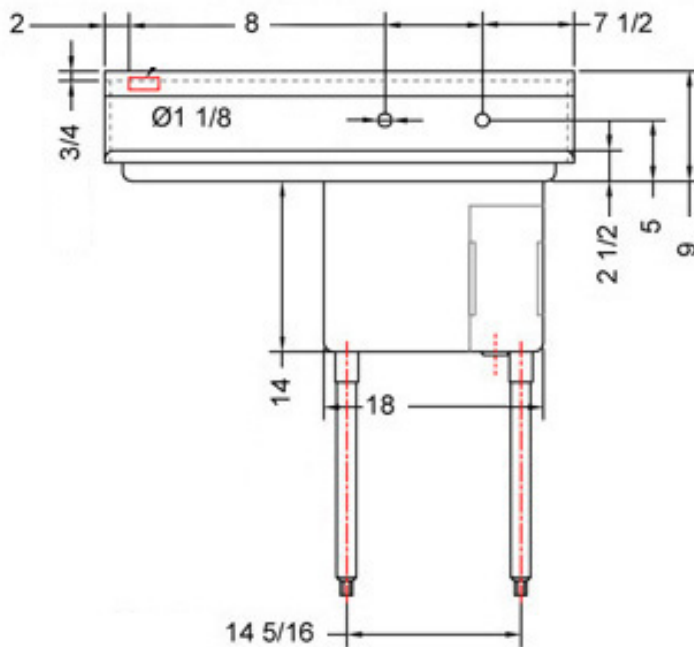

18" x 21" STAINLESS STEEL SINGLE SINK DRAINBOARD ON THE LEFT TSS-1821-L18

2022RV.1

FEATURES

- ✓ Made with high quality 18 gauge 430 stainless steel
- ✓ Dimensions: 38" x 26^{1/2}" with 5" backsplash
- ✓ Stainless bullet feet, legs and sockets
- ✓ Corner drain included

OPTIONAL ACCESSORIES

- ✓ Wall Mounted Faucet
- ✓ Soiled Dish Basket
- ✓ Stainless Steel Wall Shelves
- ✓ Clean Dish Table

TSS-1821-L18: DRAINBOARD ON THE LEFT

ASSEMBLY/SUPPORT

We're on social media!

1.800.567.3620 | WWW.THORINOX.COM