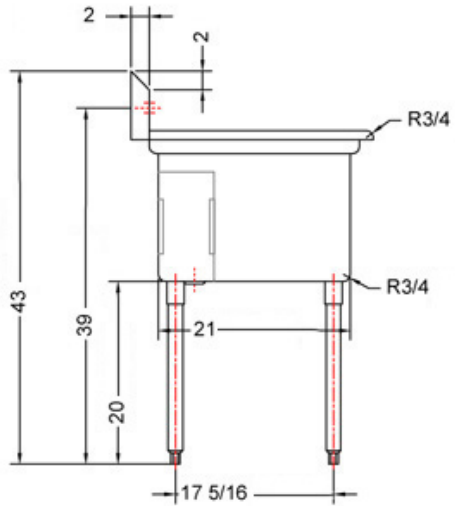

18" x 21" STAINLESS STEEL SINGLE SINK DRAINBOARD ON THE LEFT TSS-1821-L18

2022RV.1

FEATURES

- ✓ Made with high quality 18 gauge 430 stainless steel
- ✓ Dimensions: 38" x 26^{1/2}" with 5" backsplash
- ✓ Stainless bullet feet, legs and sockets
- ✓ Corner drain included

OPTIONAL ACCESSORIES

- ✓ Wall Mounted Faucet
- ✓ Soiled Dish Basket
- ✓ Stainless Steel Wall Shelves
- ✓ Clean Dish Table

TSS-1821-L18: DRAINBOARD ON THE LEFT

ASSEMBLY/SUPPORT

We're on social media!

1.800.567.3620 | WWW.THORINOX.COM