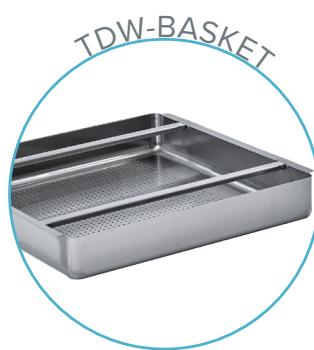

18" x 21" STAINLESS STEEL SINGLE SINK DRAINBOARD ON THE LEFT TSS-1821-L18

2022RV.1

FEATURES

- ✓ Made with high quality 18 gauge 430 stainless steel
- ✓ Dimensions: 38" x 26^{1/2}" with 5" backsplash
- ✓ Stainless bullet feet, legs and sockets
- ✓ Corner drain included

OPTIONAL ACCESSORIES

- ✓ Wall Mounted Faucet
- ✓ Soiled Dish Basket
- ✓ Stainless Steel Wall Shelves
- ✓ Clean Dish Table

TSS-1821-L18: DRAINBOARD ON THE LEFT

ASSEMBLY/SUPPORT

We're on social media!

1.800.567.3620 | WWW.THORINOX.COM