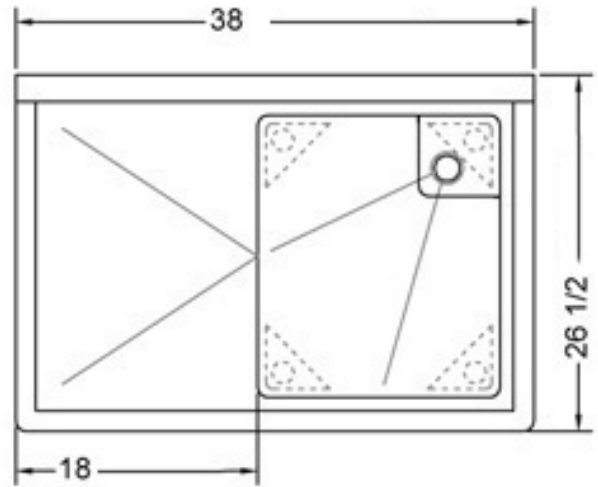

TSS-1821-L18: DRAINBOARD ON THE LEFT