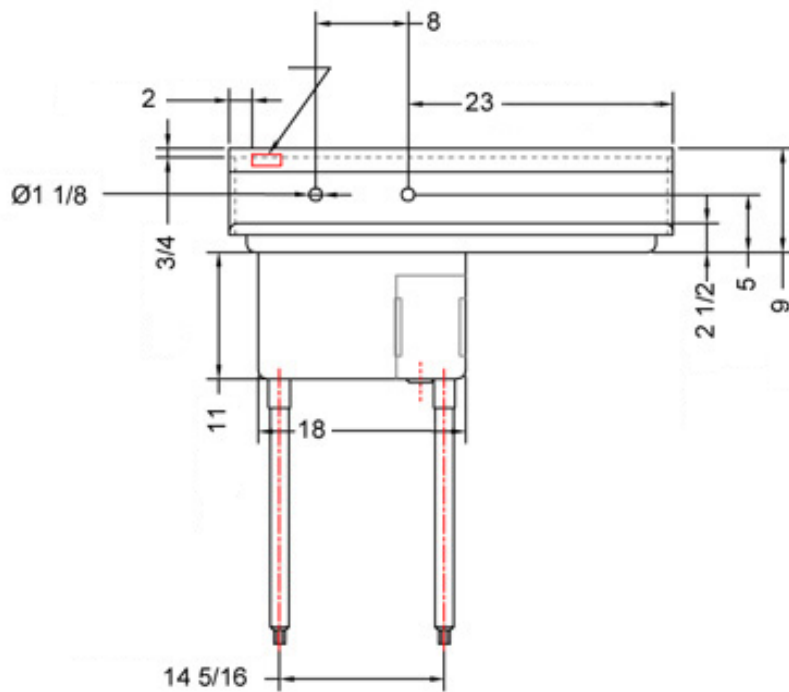

18" x 18" STAINLESS STEEL SINGLE SINK DRAINBOARD ON THE RIGHT TSS-1818-R18

2022RV.1

FEATURES

- ✓ Made with high quality 18 gauge 430 stainless steel
- ✓ Dimensions: 38^{1/2}" x 23^{1/2}" x 35^{1/2}" with 5" backsplash
- ✓ Stainless bullet feet, legs and sockets
- ✓ Corner drain included

OPTIONAL ACCESSORIES

- ✓ Wall Mounted Faucet
- ✓ Soiled Dish Basket
- ✓ Stainless Steel Wall Shelves
- ✓ Clean Dish Table

TSS-1818-R18: DRAINBOARD ON THE RIGHT

ASSEMBLY/SUPPORT

MORE PRODUCTS

We're on social media!