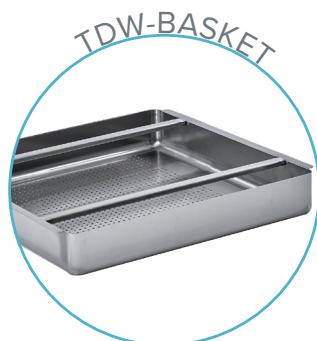

18" x 18" STAINLESS STEEL SINGLE SINK DRAINBOARD ON THE RIGHT TSS-1818-R18

2022RV.1

FEATURES

- ✓ Made with high quality 18 gauge 430 stainless steel
- ✓ Dimensions: 38^{1/2}" x 23^{1/2}" x 35^{1/2}" with 5" backsplash
- ✓ Stainless bullet feet, legs and sockets
- ✓ Corner drain included

OPTIONAL ACCESSORIES

- ✓ Wall Mounted Faucet
- ✓ Soiled Dish Basket
- ✓ Stainless Steel Wall Shelves
- ✓ Clean Dish Table

TSS-1818-R18: DRAINBOARD ON THE RIGHT

ASSEMBLY/SUPPORT

MORE PRODUCTS

We're on social media!