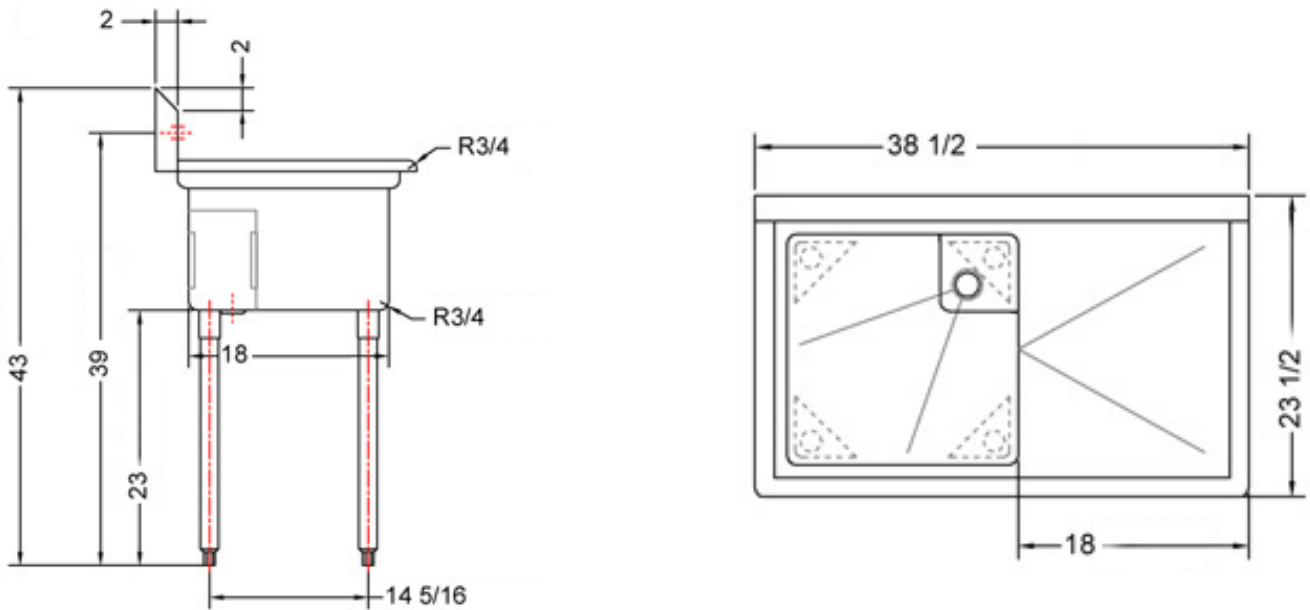

18" x 18" STAINLESS STEEL SINGLE SINK DRAINBOARD ON THE RIGHT TSS-1818-R18

2022RV.1

FEATURES

- ✓ Made with high quality 18 gauge 430 stainless steel
- ✓ Dimensions: 38^{1/2}" x 23^{1/2}" x 35^{1/2}" with 5" backsplash
- ✓ Stainless bullet feet, legs and sockets
- ✓ Corner drain included

OPTIONAL ACCESSORIES

- ✓ Wall Mounted Faucet
- ✓ Soiled Dish Basket
- ✓ Stainless Steel Wall Shelves
- ✓ Clean Dish Table

TSS-1818-R18: DRAINBOARD ON THE RIGHT

ASSEMBLY/SUPPORT

MORE PRODUCTS

We're on social media!