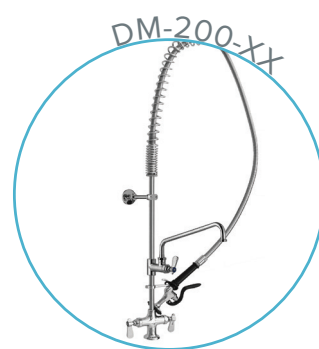

30" x 60" STAINLESS STEEL SOILED DISH TABLE (RIGHT OF DISHWASHER)

TSDT-3060-R

2022RV.1

FEATURES

- ✓ Made with high quality 18 gauge 430 stainless steel
- ✓ Dimensions: 30" x 60" x 35 1/2" plus 5" backsplash
- ✓ Tub dimentions: 20" x 20" x 5"
- ✓ Stainless bullet feet, legs and sockets
- ✓ Central 3.5" sink drain
- ✓ Soiled dish basket included

OPTIONAL ACCESSORIES

- ✓ Stainless Steel Shelf
- ✓ Deck mount pre-rinse fausset with hose
- ✓ Clean dish table (left)
- ✓ Wire Shelving

TSDT-3060-R : GOES ON THE RIGHT OF THE DISHWASHER

ASSEMBLY/SUPPORT

We're on social media!