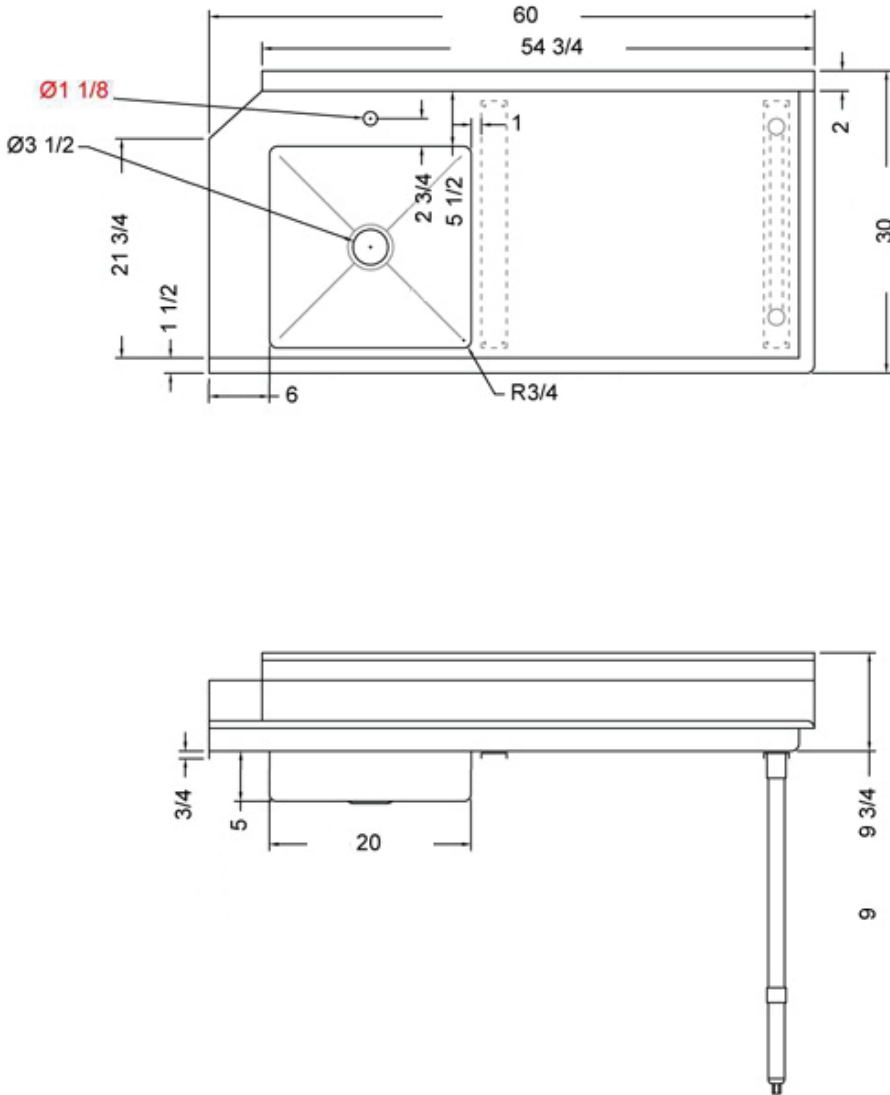

30" x 60" STAINLESS STEEL SOILED DISH TABLE (RIGHT OF DISHWASHER)

TSDT-3060-R

2022RV.1

FEATURES

- ✓ Made with high quality 18 gauge 430 stainless steel
- ✓ Dimensions: 30" x 60" x 35 1/2" plus 5" backsplash
- ✓ Tub dimentions: 20" x 20" x 5"
- ✓ Stainless bullet feet, legs and sockets
- ✓ Central 3.5" sink drain
- ✓ Soiled dish basket included

OPTIONAL ACCESSORIES

- ✓ Stainless Steel Shelf
- ✓ Deck mount pre-rinse fausset with hose
- ✓ Clean dish table (left)
- ✓ Wire Shelving

TSDT-3060-R : GOES ON THE RIGHT OF THE DISHWASHER

ASSEMBLY/SUPPORT

We're on social media!