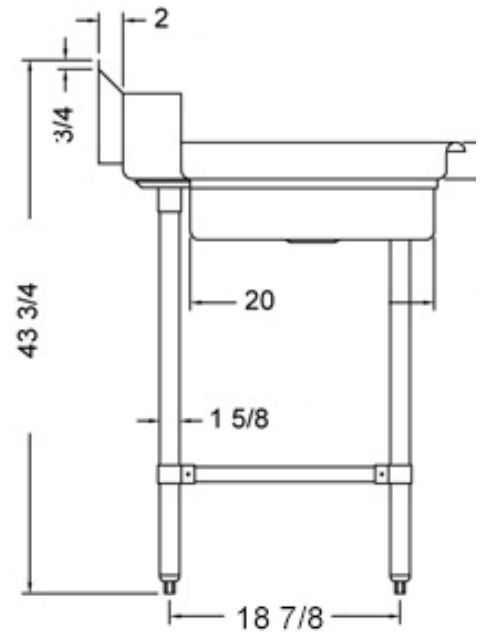

30" x 60" STAINLESS STEEL SOILED DISH TABLE (RIGHT OF DISHWASHER)

TSDT-3060-R

2022RV.1

FEATURES

- ✓ Made with high quality 18 gauge 430 stainless steel
- ✓ Dimensions: 30" x 60" x 35 1/2" plus 5" backsplash
- ✓ Tub dimentions: 20" x 20" x 5"
- ✓ Stainless bullet feet, legs and sockets
- ✓ Central 3.5" sink drain
- ✓ Soiled dish basket included

OPTIONAL ACCESSORIES

- ✓ Stainless Steel Shelf
- ✓ Deck mount pre-rinse fausset with hose
- ✓ Clean dish table (left)
- ✓ Wire Shelving

TSDT-3060-R : GOES ON THE RIGHT OF THE DISHWASHER

ASSEMBLY/SUPPORT

We're on social media!