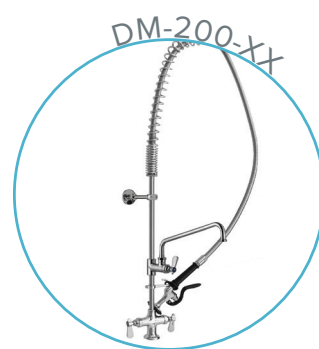

# 30" x 36" STAINLESS STEEL SOILED DISH TABLE (RIGHT OF DISHWASHER) TSDT-3036-R

2022RV.1

## FEATURES

- ✓ Made with high quality 18 gauge 430 stainless steel
- ✓ Dimensions: 30" x 36" x 35<sup>1</sup>/<sub>2</sub>" plus 5" backsplash
- ✓ Tub dimentions: 20" x 20" x 5"
- ✓ Stainless bullet feet, legs and sockets
- ✓ Central 3.5" sink drain
- ✓ Soiled dish basket included

## OPTIONAL ACCESSORIES

- ✓ Stainless Steel Shelf
- ✓ Deck mount pre-rinse fausset with hose
- ✓ Clean dish table (left)
- ✓ Wire Shelving

# TSDT-3036-R : GOES ON THE RIGHT OF THE DISHWASHER