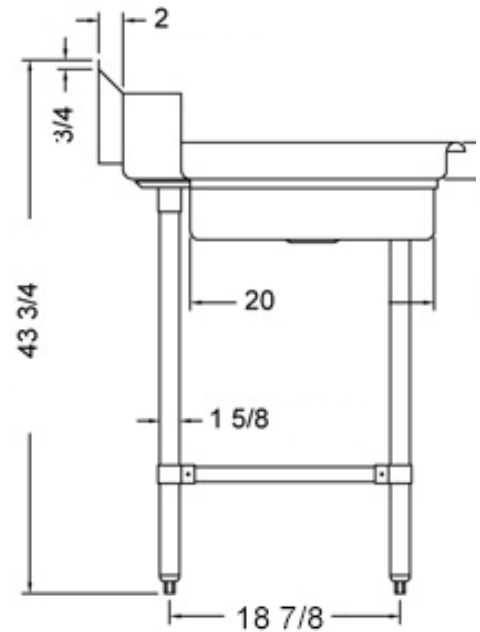

# 30" x 36" STAINLESS STEEL SOILED DISH TABLE (RIGHT OF DISHWASHER) TSDT-3036-R

2022RV.1

## FEATURES

- ✓ Made with high quality 18 gauge 430 stainless steel
- ✓ Dimensions: 30" x 36" x 35<sup>1</sup>/<sub>2</sub>" plus 5" backsplash
- ✓ Tub dimentions: 20" x 20" x 5"
- ✓ Stainless bullet feet, legs and sockets
- ✓ Central 3.5" sink drain
- ✓ Soiled dish basket included

# TSDT-3036-R : GOES ON THE RIGHT OF THE DISHWASHER