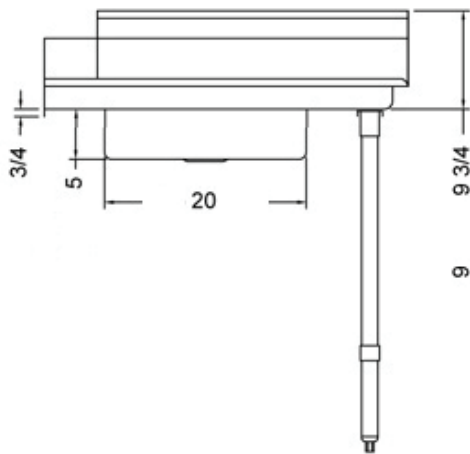

# 30" x 36" STAINLESS STEEL SOILED DISH TABLE (RIGHT OF DISHWASHER) TSDT-3036-R

2022RV.1

## FEATURES

- ✓ Made with high quality 18 gauge 430 stainless steel
- ✓ Dimensions: 30" x 36" x 35<sup>1</sup>/<sub>2</sub>" plus 5" backsplash
- ✓ Tub dimentions: 20" x 20" x 5"
- ✓ Stainless bullet feet, legs and sockets
- ✓ Central 3.5" sink drain
- ✓ Soiled dish basket included

# TSDT-3036-R : GOES ON THE RIGHT OF THE DISHWASHER