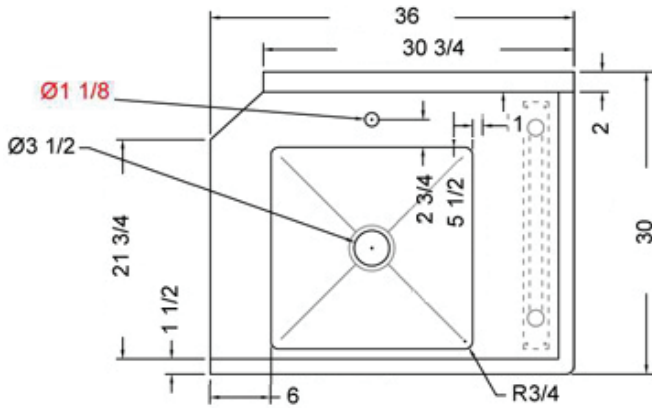

# 30" x 36" STAINLESS STEEL SOILED DISH TABLE (RIGHT OF DISHWASHER) TSDT-3036-R

2022RV.1

## FEATURES

- ✓ Made with high quality 18 gauge 430 stainless steel
- ✓ Dimensions: 30" x 36" x 35<sup>1</sup>/<sub>2</sub>" plus 5" backsplash
- ✓ Tub dimentions: 20" x 20" x 5"
- ✓ Stainless bullet feet, legs and sockets
- ✓ Central 3.5" sink drain
- ✓ Soiled dish basket included

# TSDT-3036-R : GOES ON THE RIGHT OF THE DISHWASHER