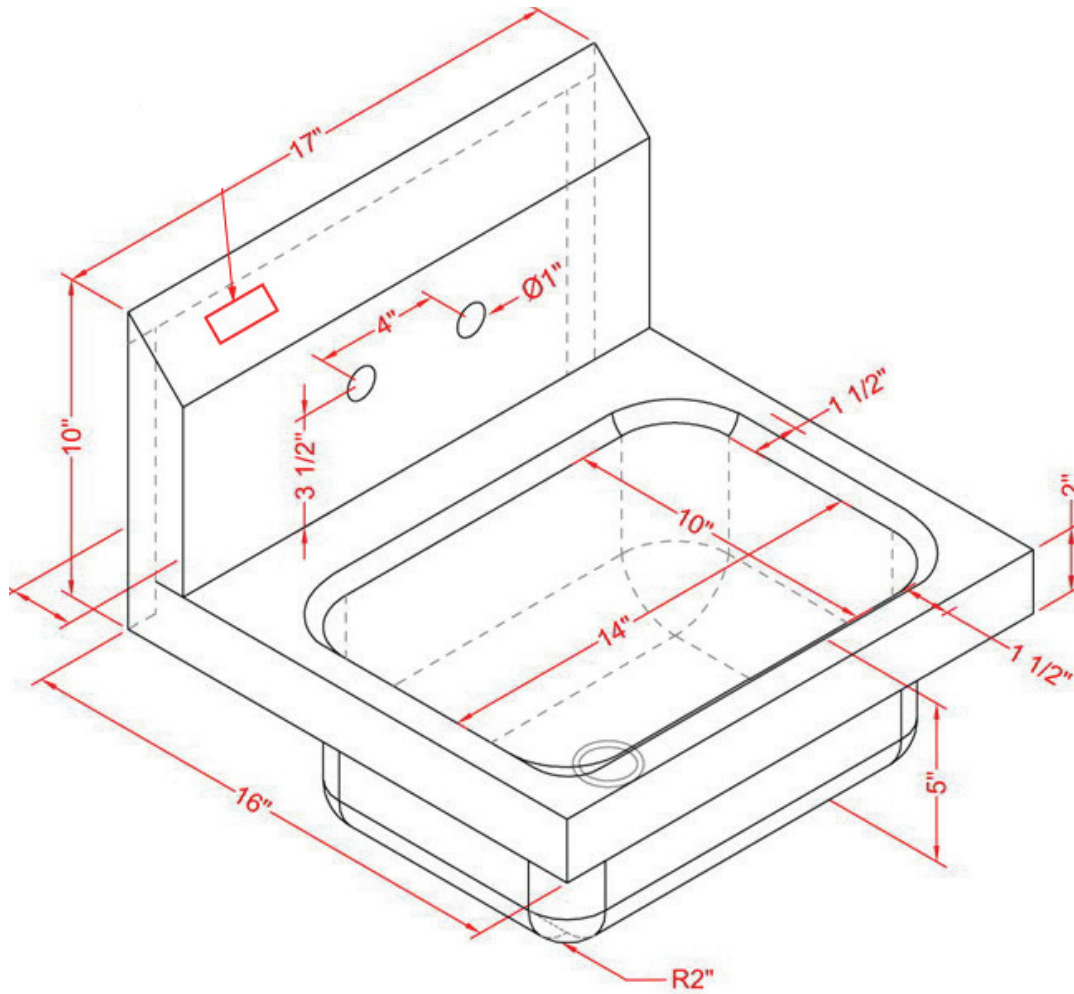

ASSEMBLY/SUPPORT

f We're on social media! **ig**

1.800.567.3620 | WWW.THORINOX.COM

MORE PRODUCTS