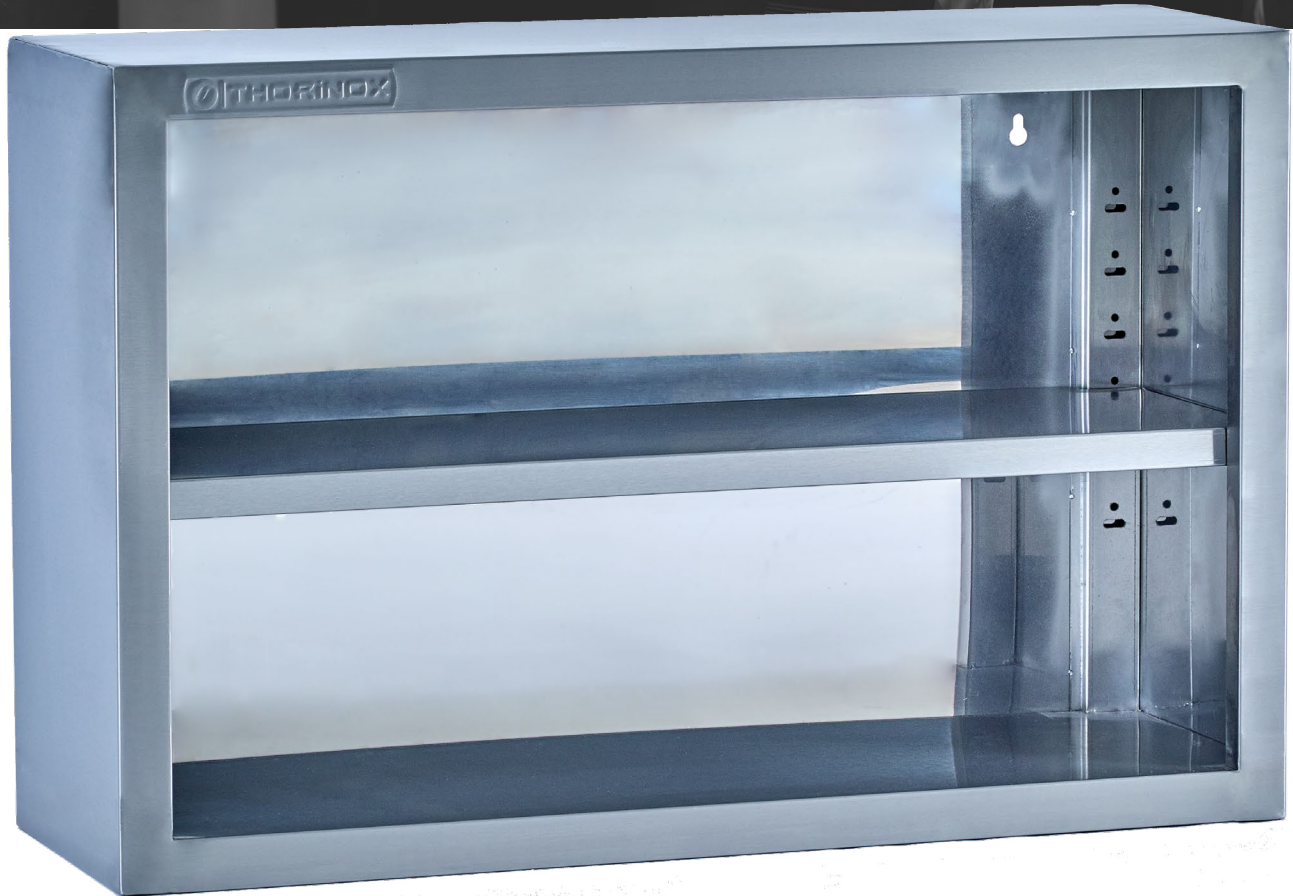

OPEN WALL CABINET

TWCO-1448-SS

FEATURES

- ✔ Made with high quality 18 gauge, 430 stainless steel
- ✔ Dimensions: 48" x 14" x 24"
- ✔ Delivered assembled
- ✔ Adjustable stainless steel middle shelf included
- ✔ Max load: 66 lbs