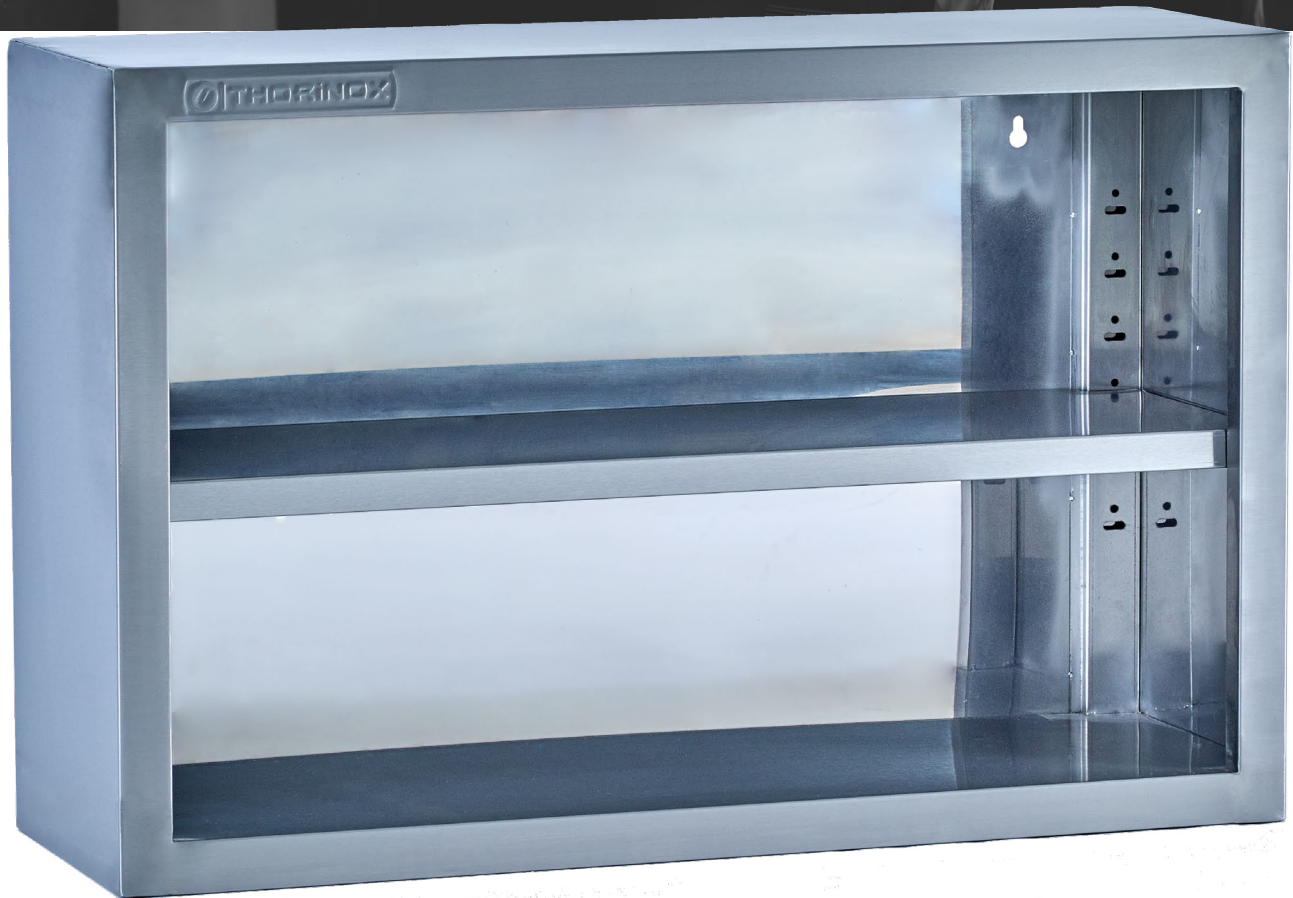

OPEN WALL CABINET

TWCO-1436-SS

FEATURES

- ✓ Made with high quality 18 gauge, 430 stainless steel
- ✓ Dimensions: 36" x 14" x 24"
- ✓ Delivered assembled
- ✓ Adjustable stainless steel middle shelf included
- ✓ Max load: 66 lbs