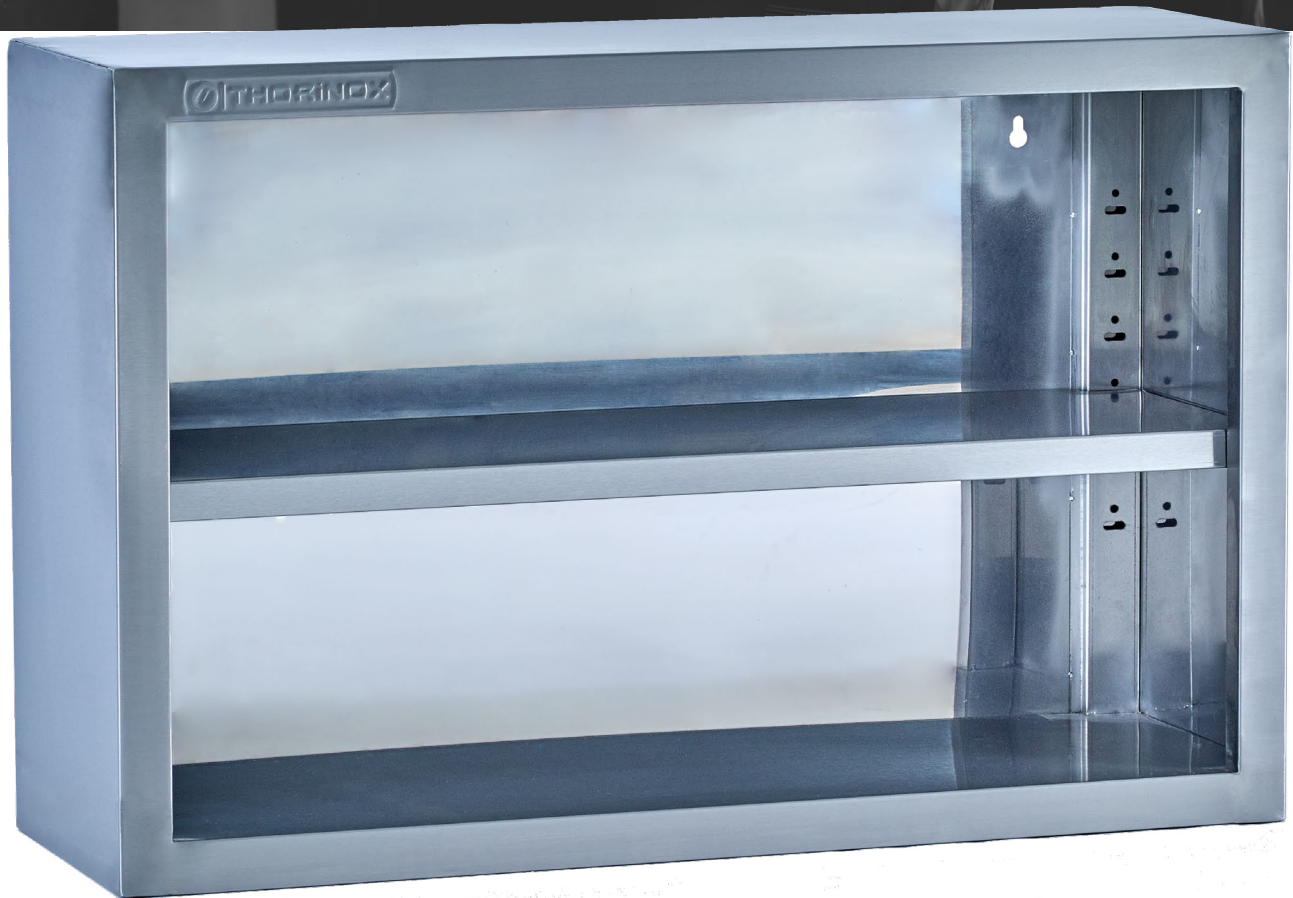

## TWCO-1248-SS

## FEATURES

- ✓ Made with high quality 18 gauge, 430 stainless steel
- ✓ Dimensions: 48" x 12" x 24"
- ✓ Delivered assembled
- ✓ Adjustable stainless steel middle shelf included
- ✓ Max load: 66 lbs