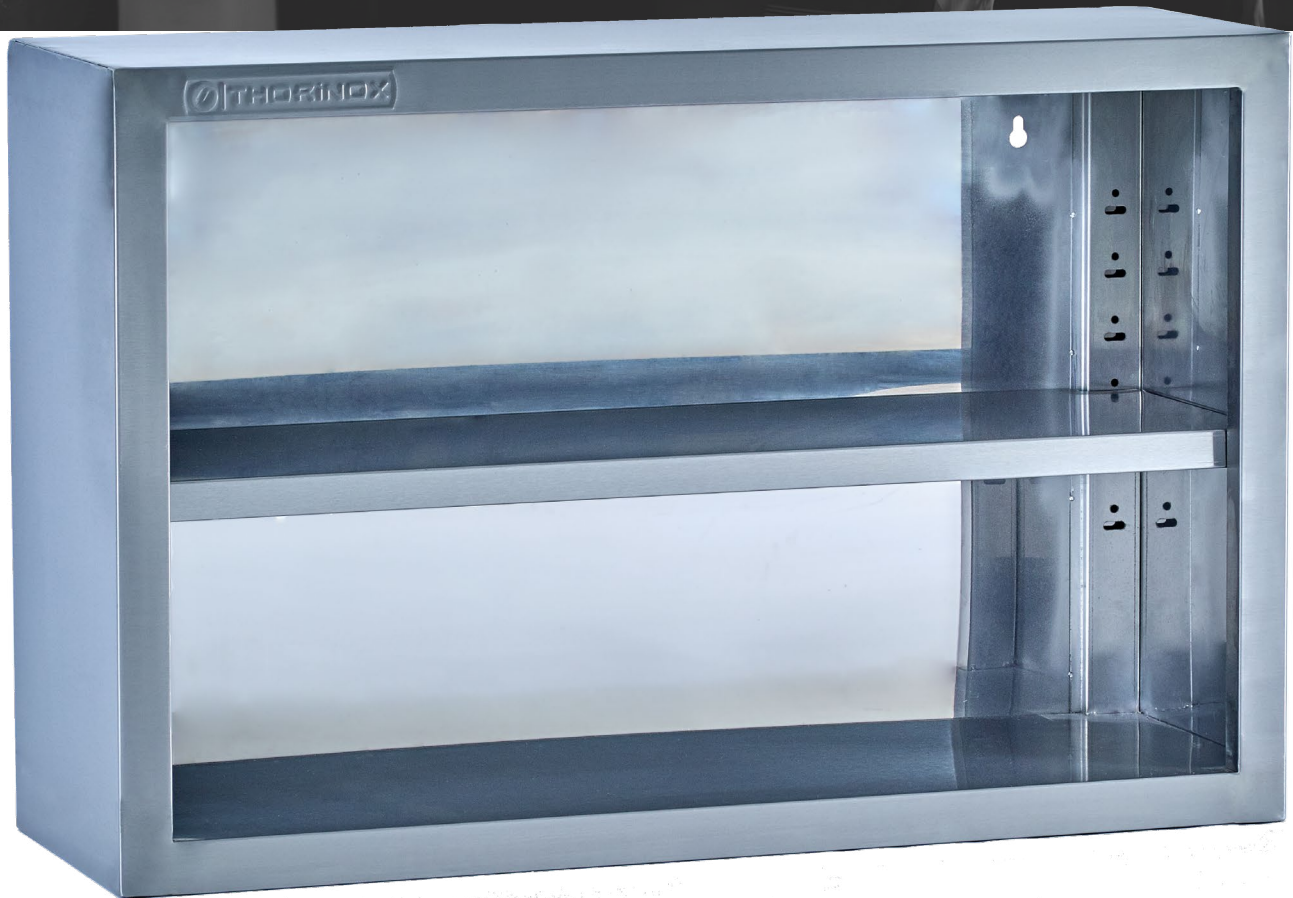

## FEATURES

- ✓ Made with high quality 18 gauge, 430 stainless steel
- ✓ Dimensions: 36" x 12" x 24"
- ✓ Delivered assembled
- ✓ Adjustable stainless steel middle shelf included
- ✓ Max load: 66 lbs

Distributed by: