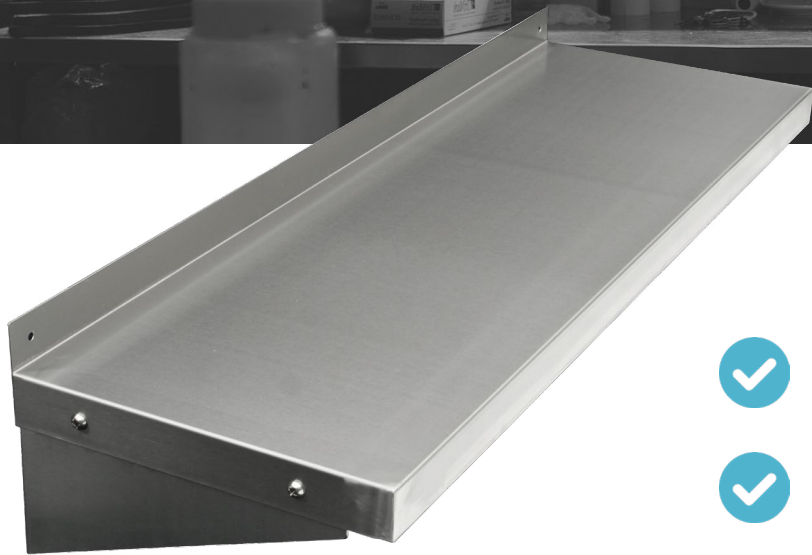

WALL SHELF

TWSS-1684-SS

FEATURES

- ✓ Made with high quality 18 gauge, 430 stainless steel
- ✓ Dimensions: 84" x 16"
- ✓ Strong mounting brackets
- ✓ Space-saving wall mount design
- ✓ Max load: 60 lbs