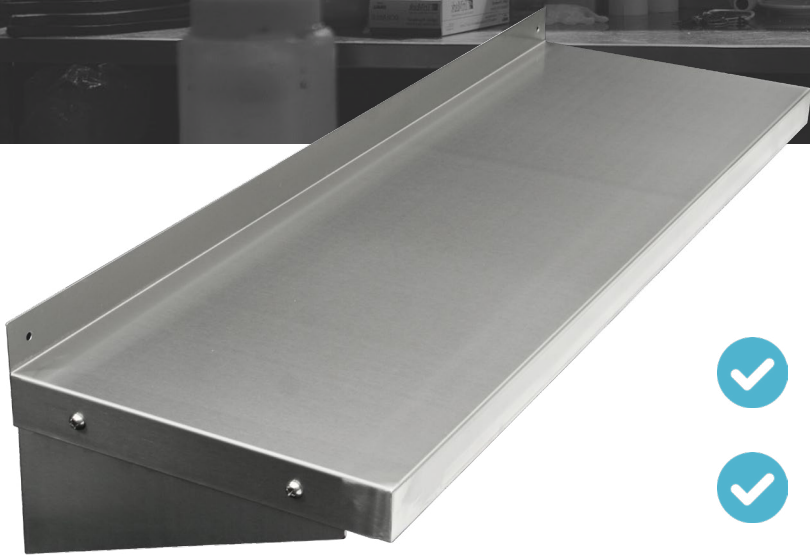

WALL SHELF

TWSS-1496-SS

FEATURES

- ✓ Made with high quality 18 gauge, 430 stainless steel
- ✓ Dimensions: 96" x 14"
- ✓ Strong mounting brackets
- ✓ Space-saving wall mount design
- ✓ Max load: 60 lbs